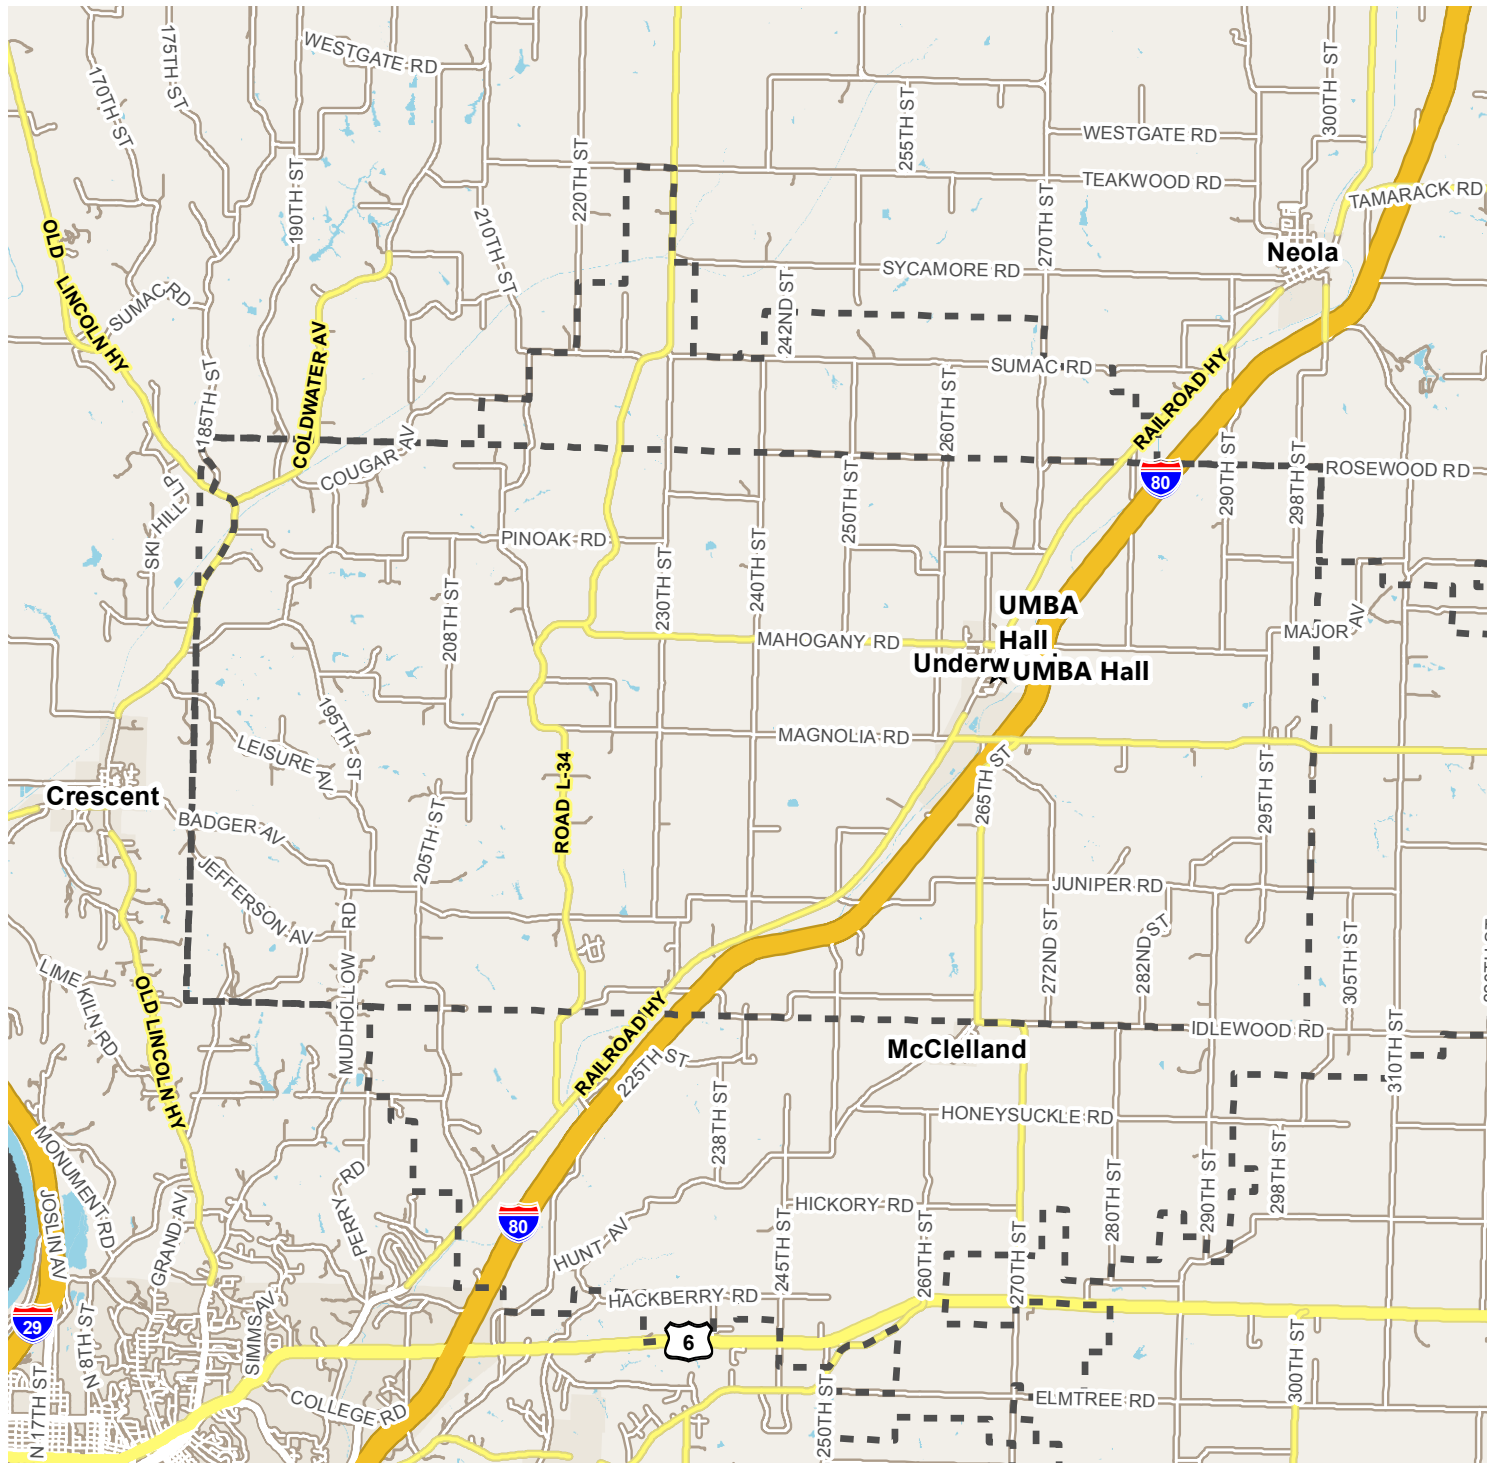

Pottawattamie County Election Precincts

Underwood