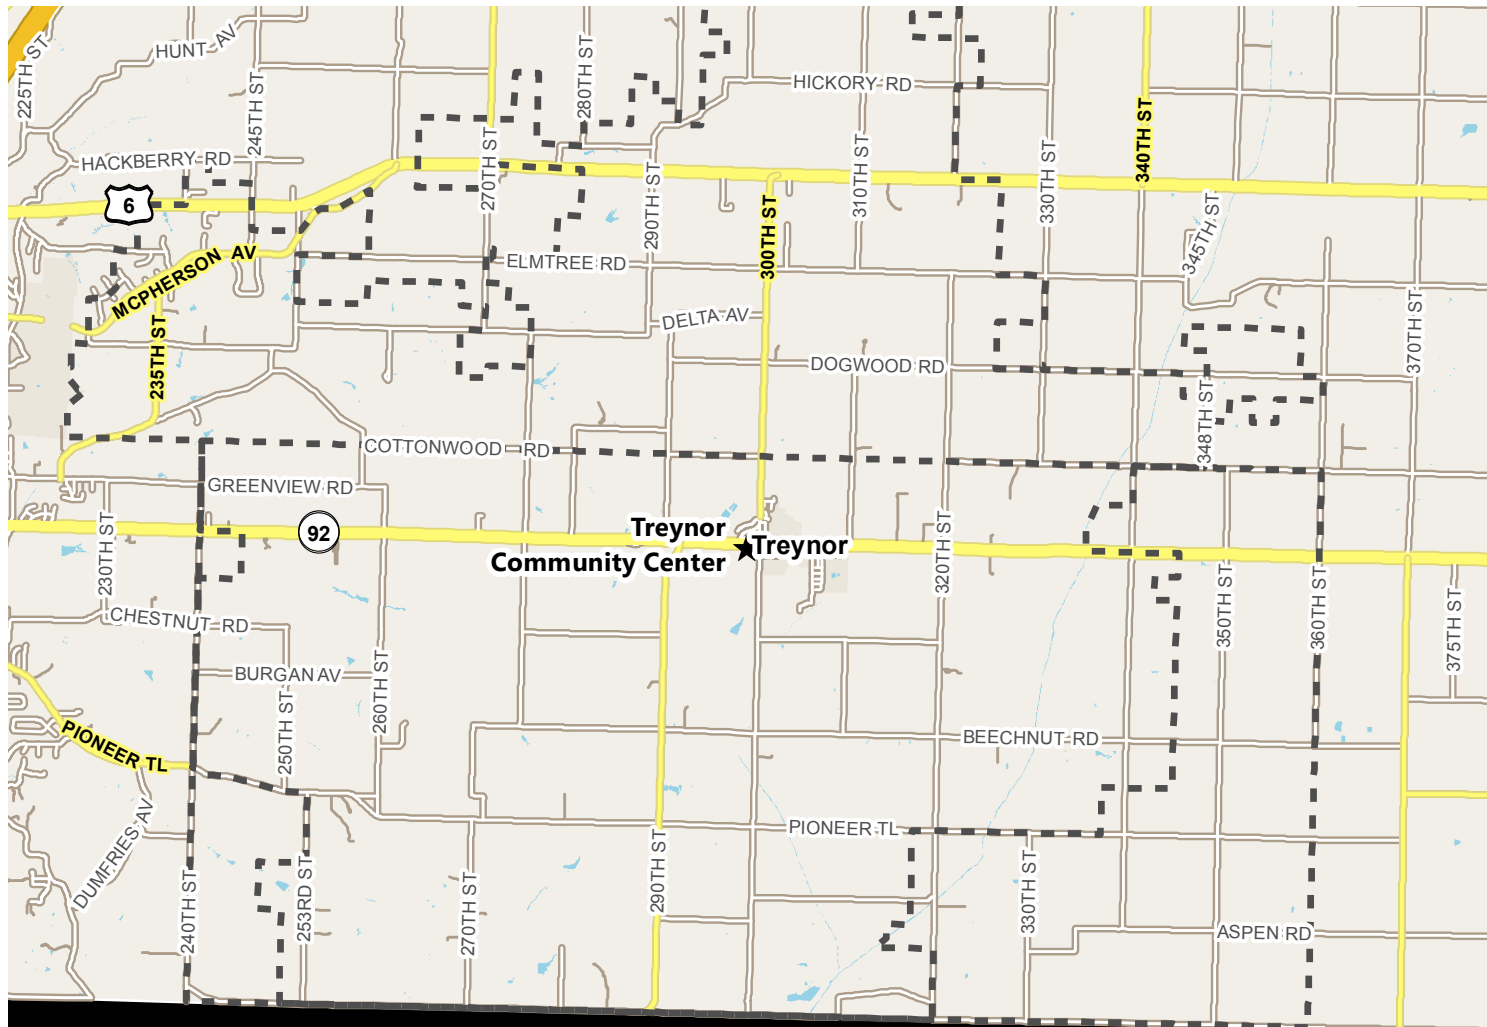

Pottawattamie County Election Precincts

Treynor

Treynor
Community Center

Mills
County

Polling Location:
Treynor Community Center
13 W Main St, Treynor