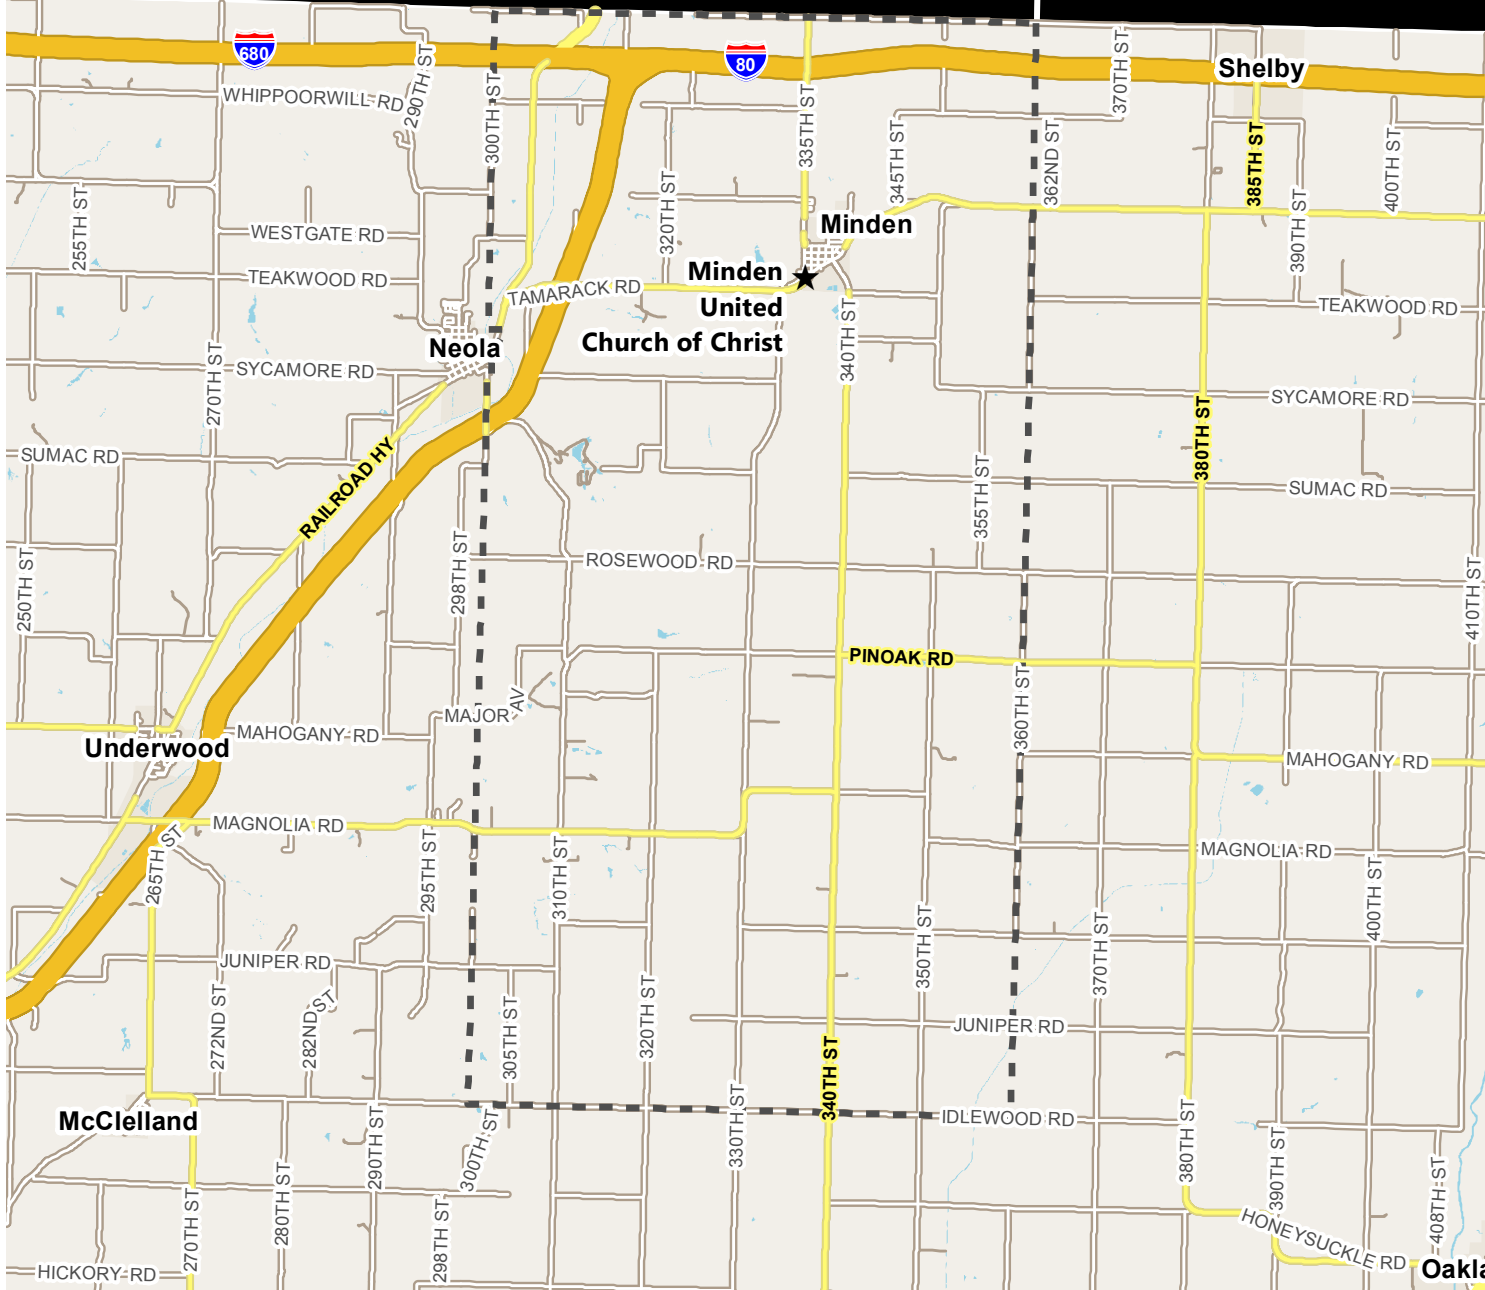

Pottawattamie County Election Precincts

Minden

Harrison
County

Shelby
County