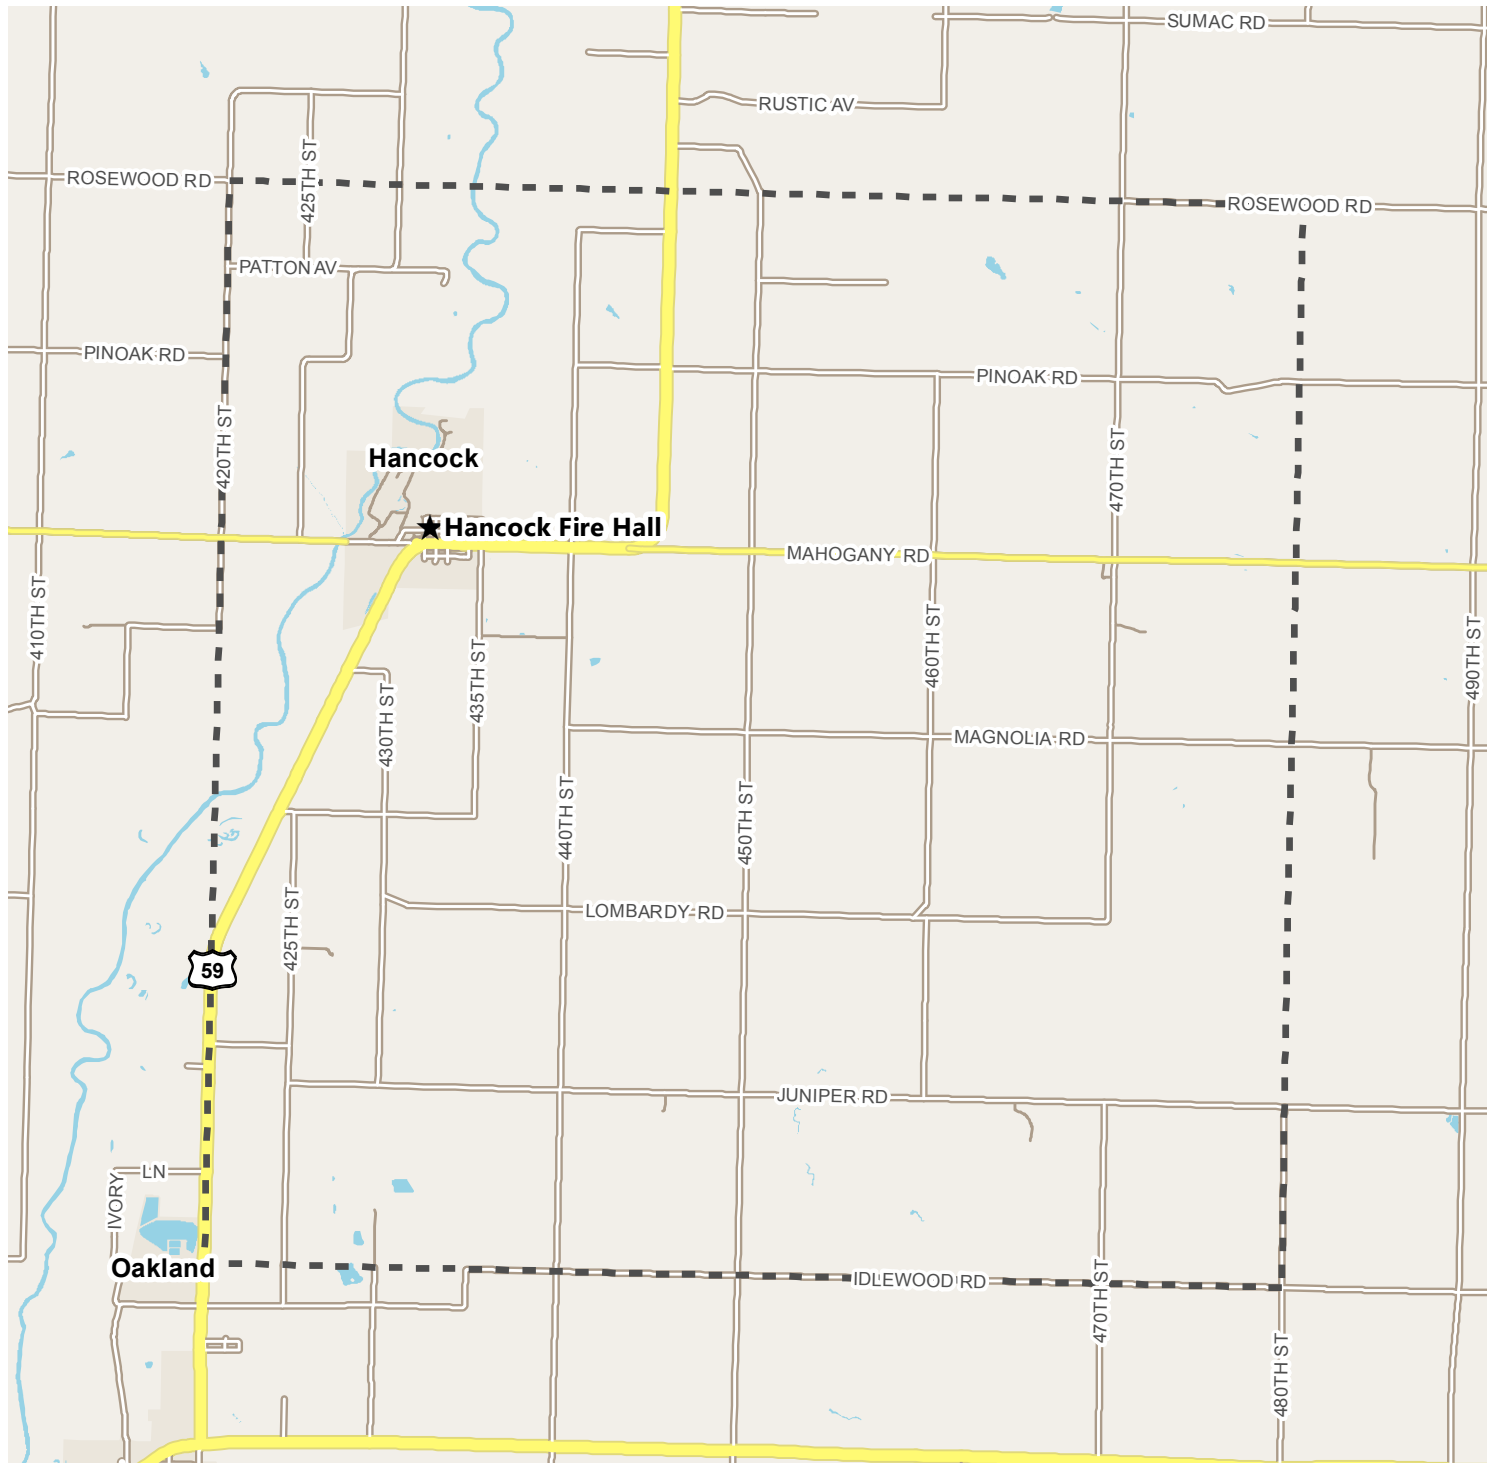

Pottawattamie County Election Precincts

Hancock