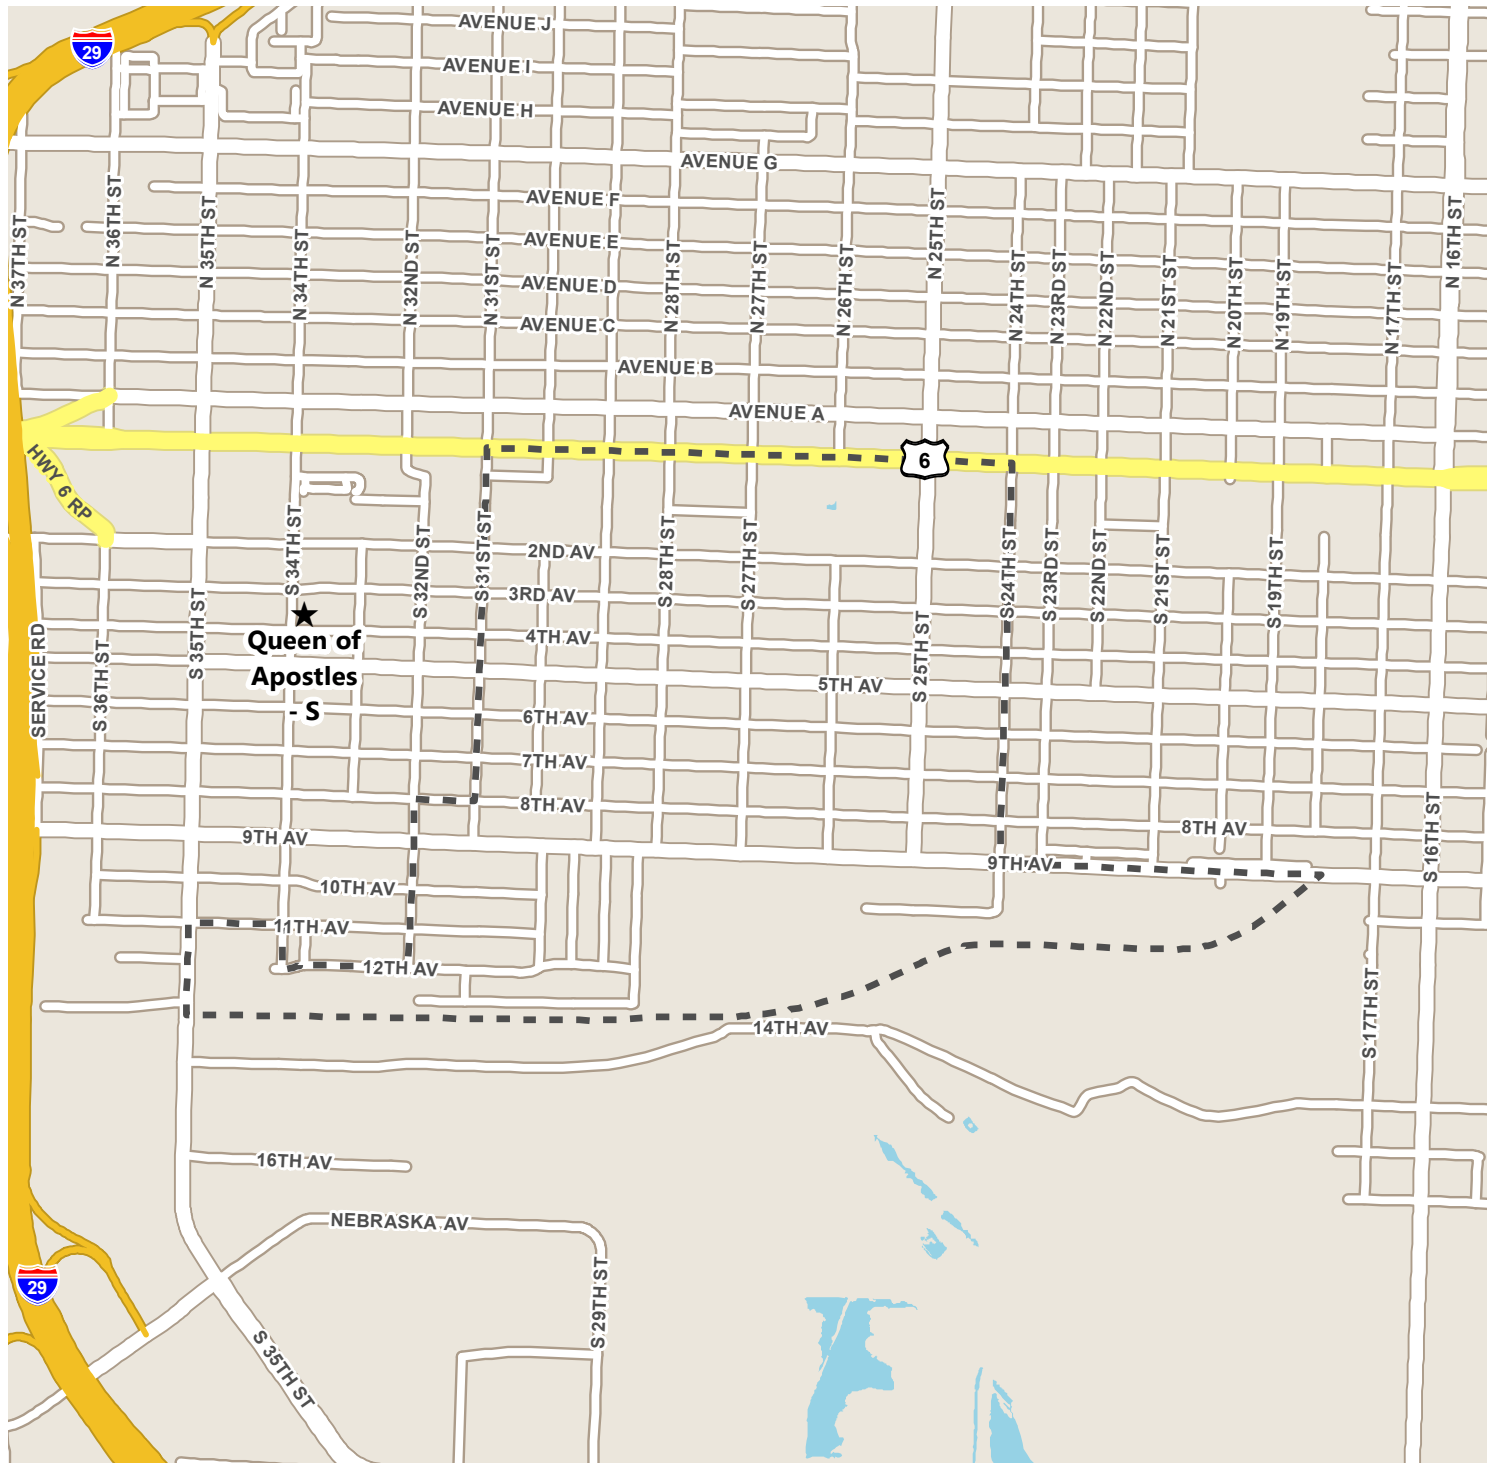

Pottawattamie County Election Precincts

CB-16