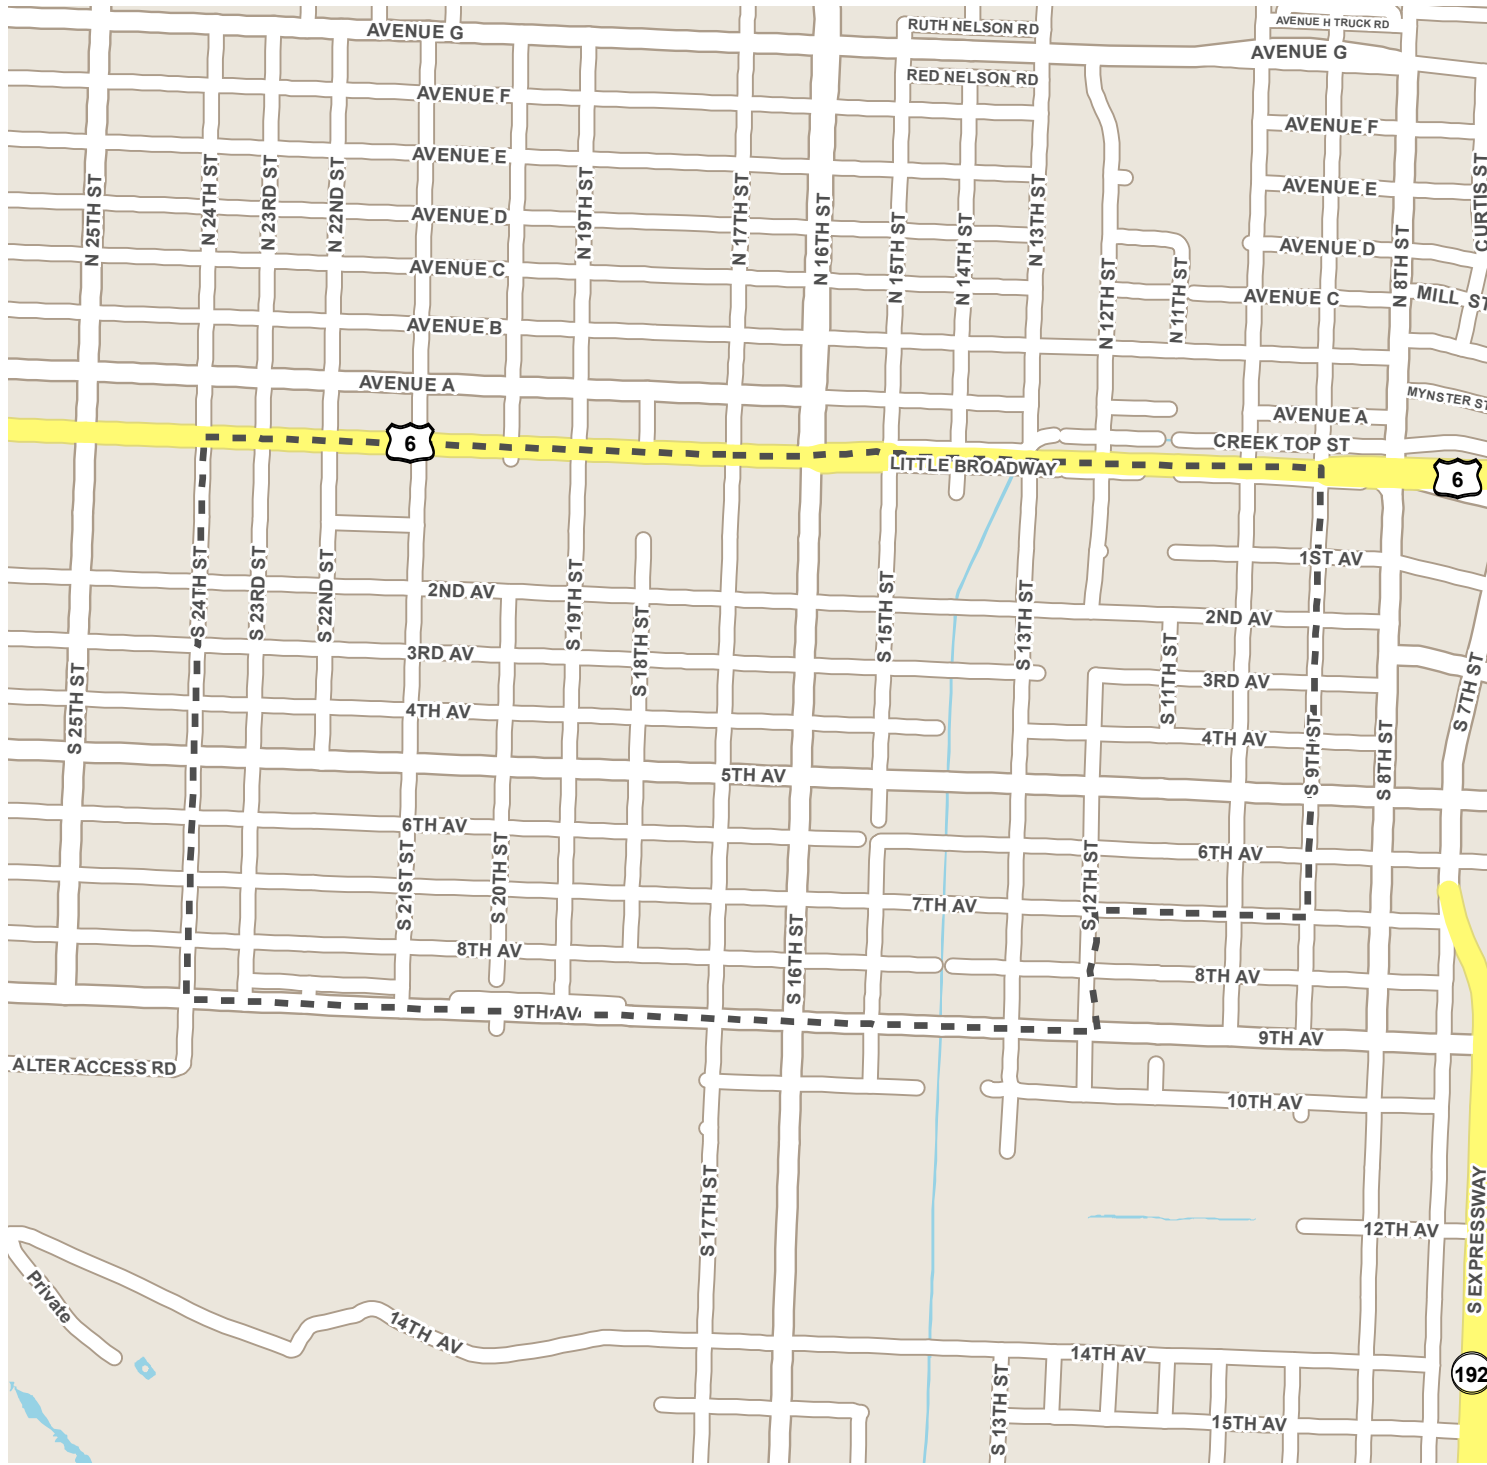

Pottawattamie County Election Precincts

CB-15

Polling Location:
Masonic Temple
130 S 6th St, Council Bluffs