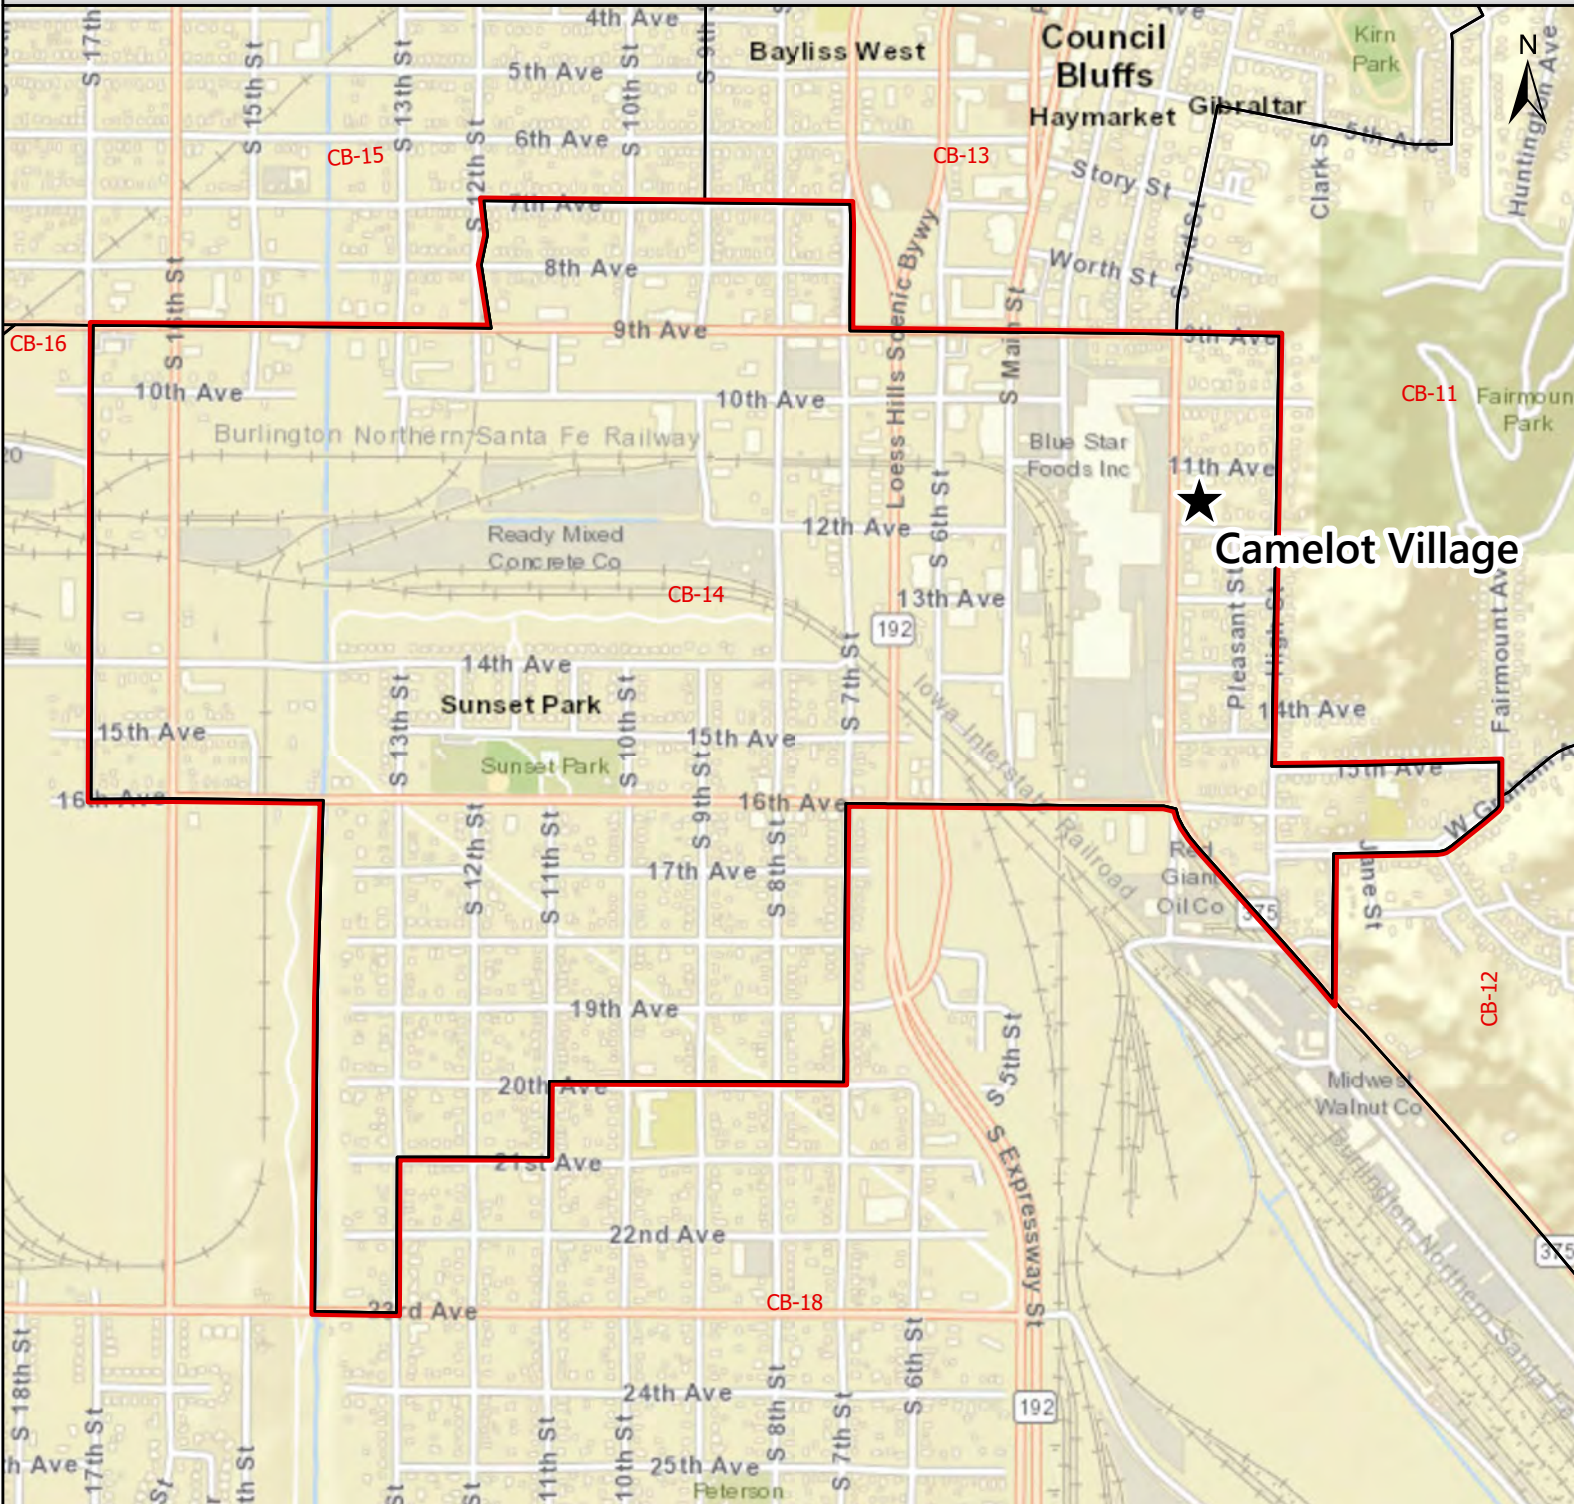

Pottawattamie County General Elections Precincts

CB-14