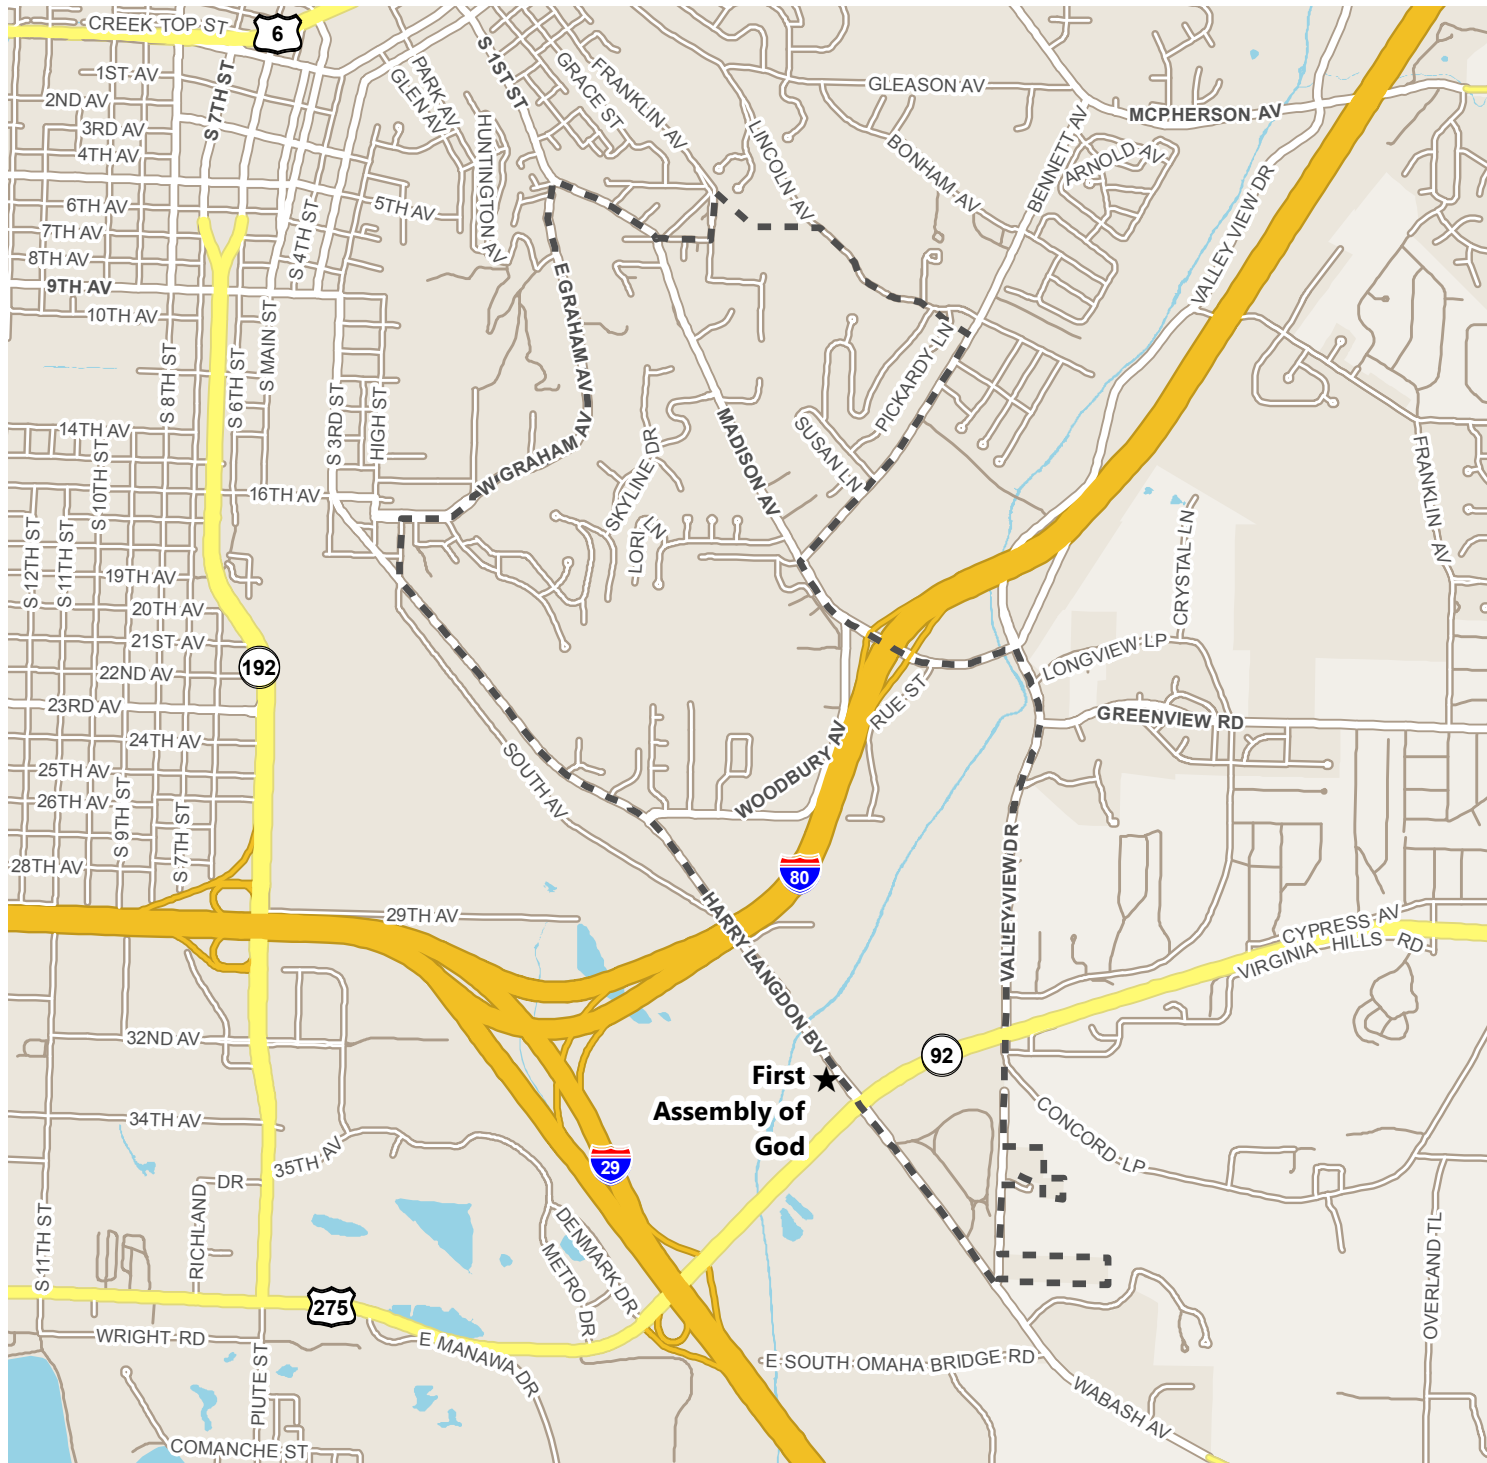

Pottawattamie County Election Precincts

CB-12

Polling Location:
First Assembly of God
3320 Harry Langdon Blvd, Council Bluffs