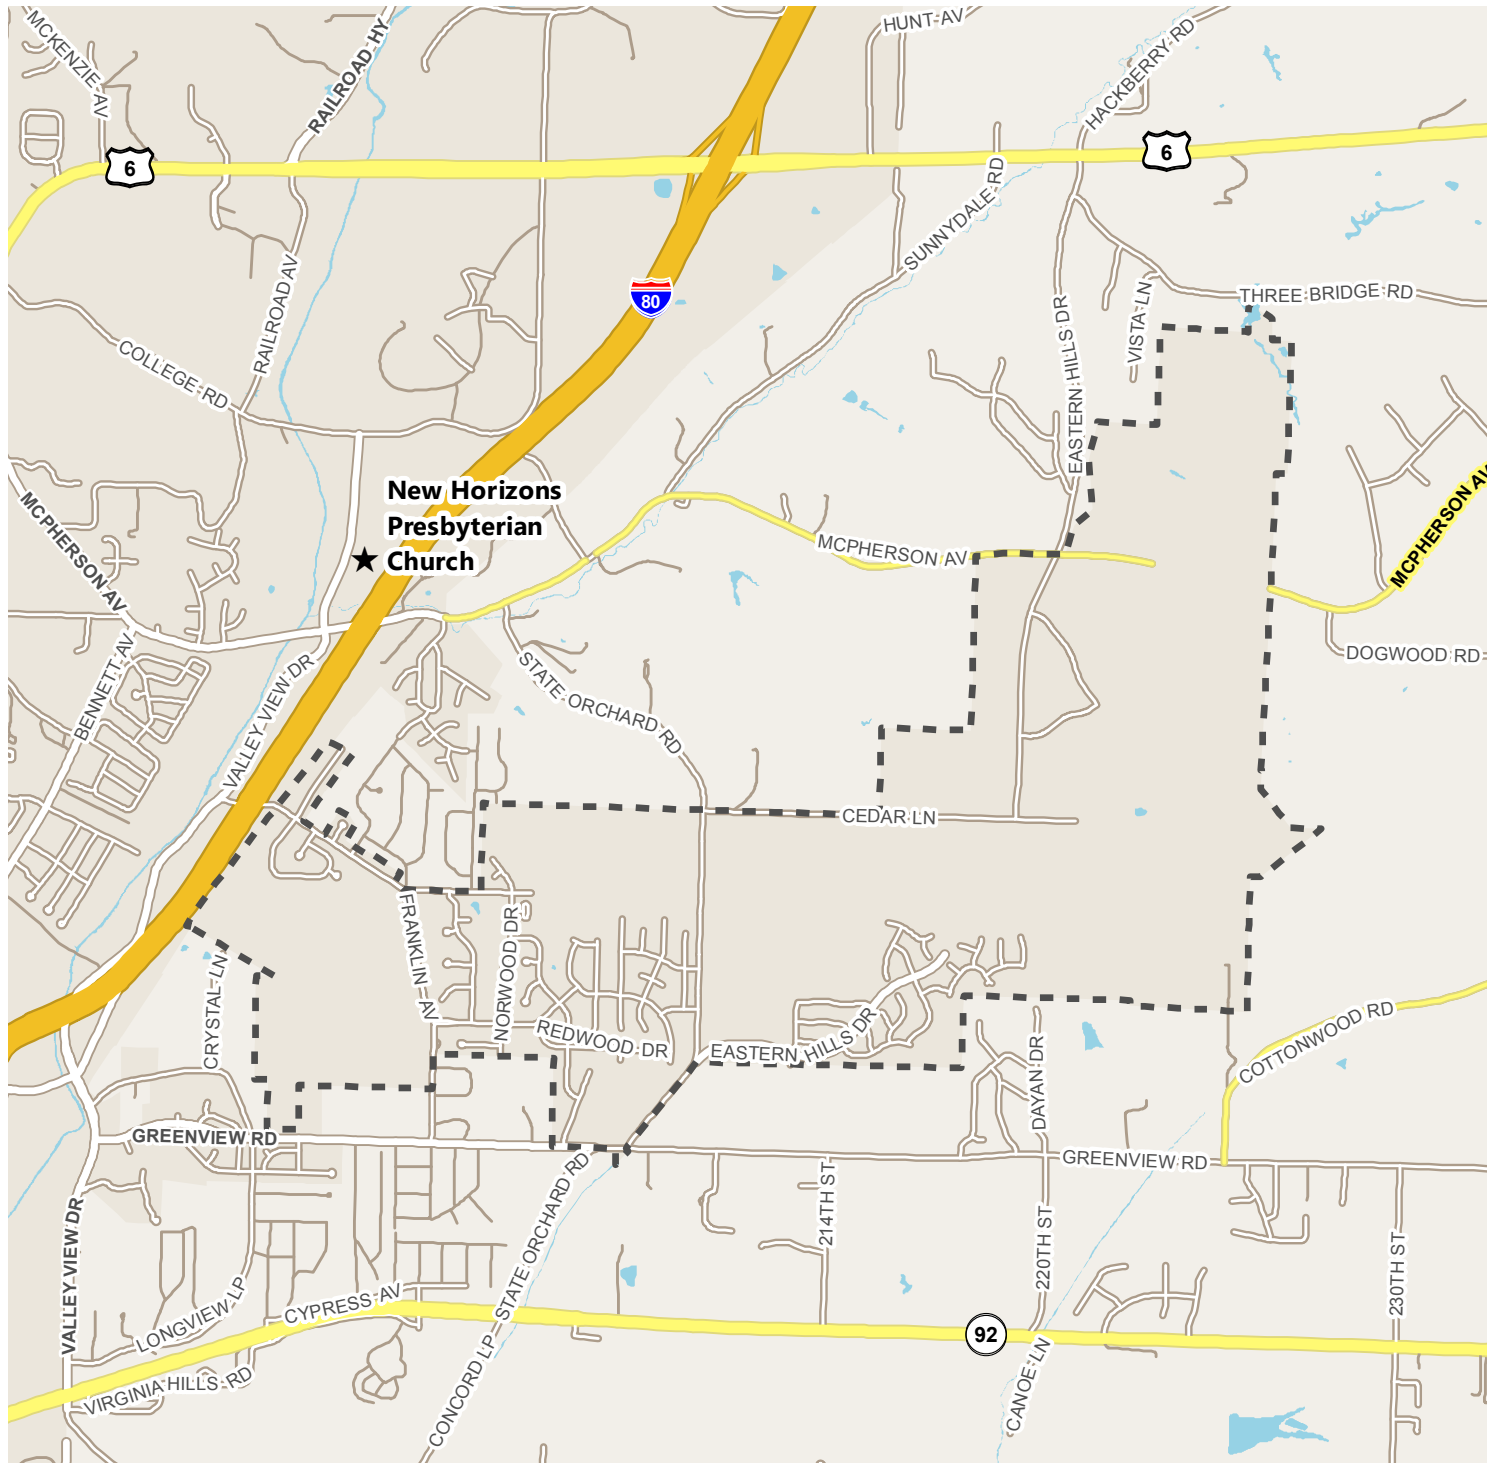

Pottawattamie County Election Precincts

CB-10B