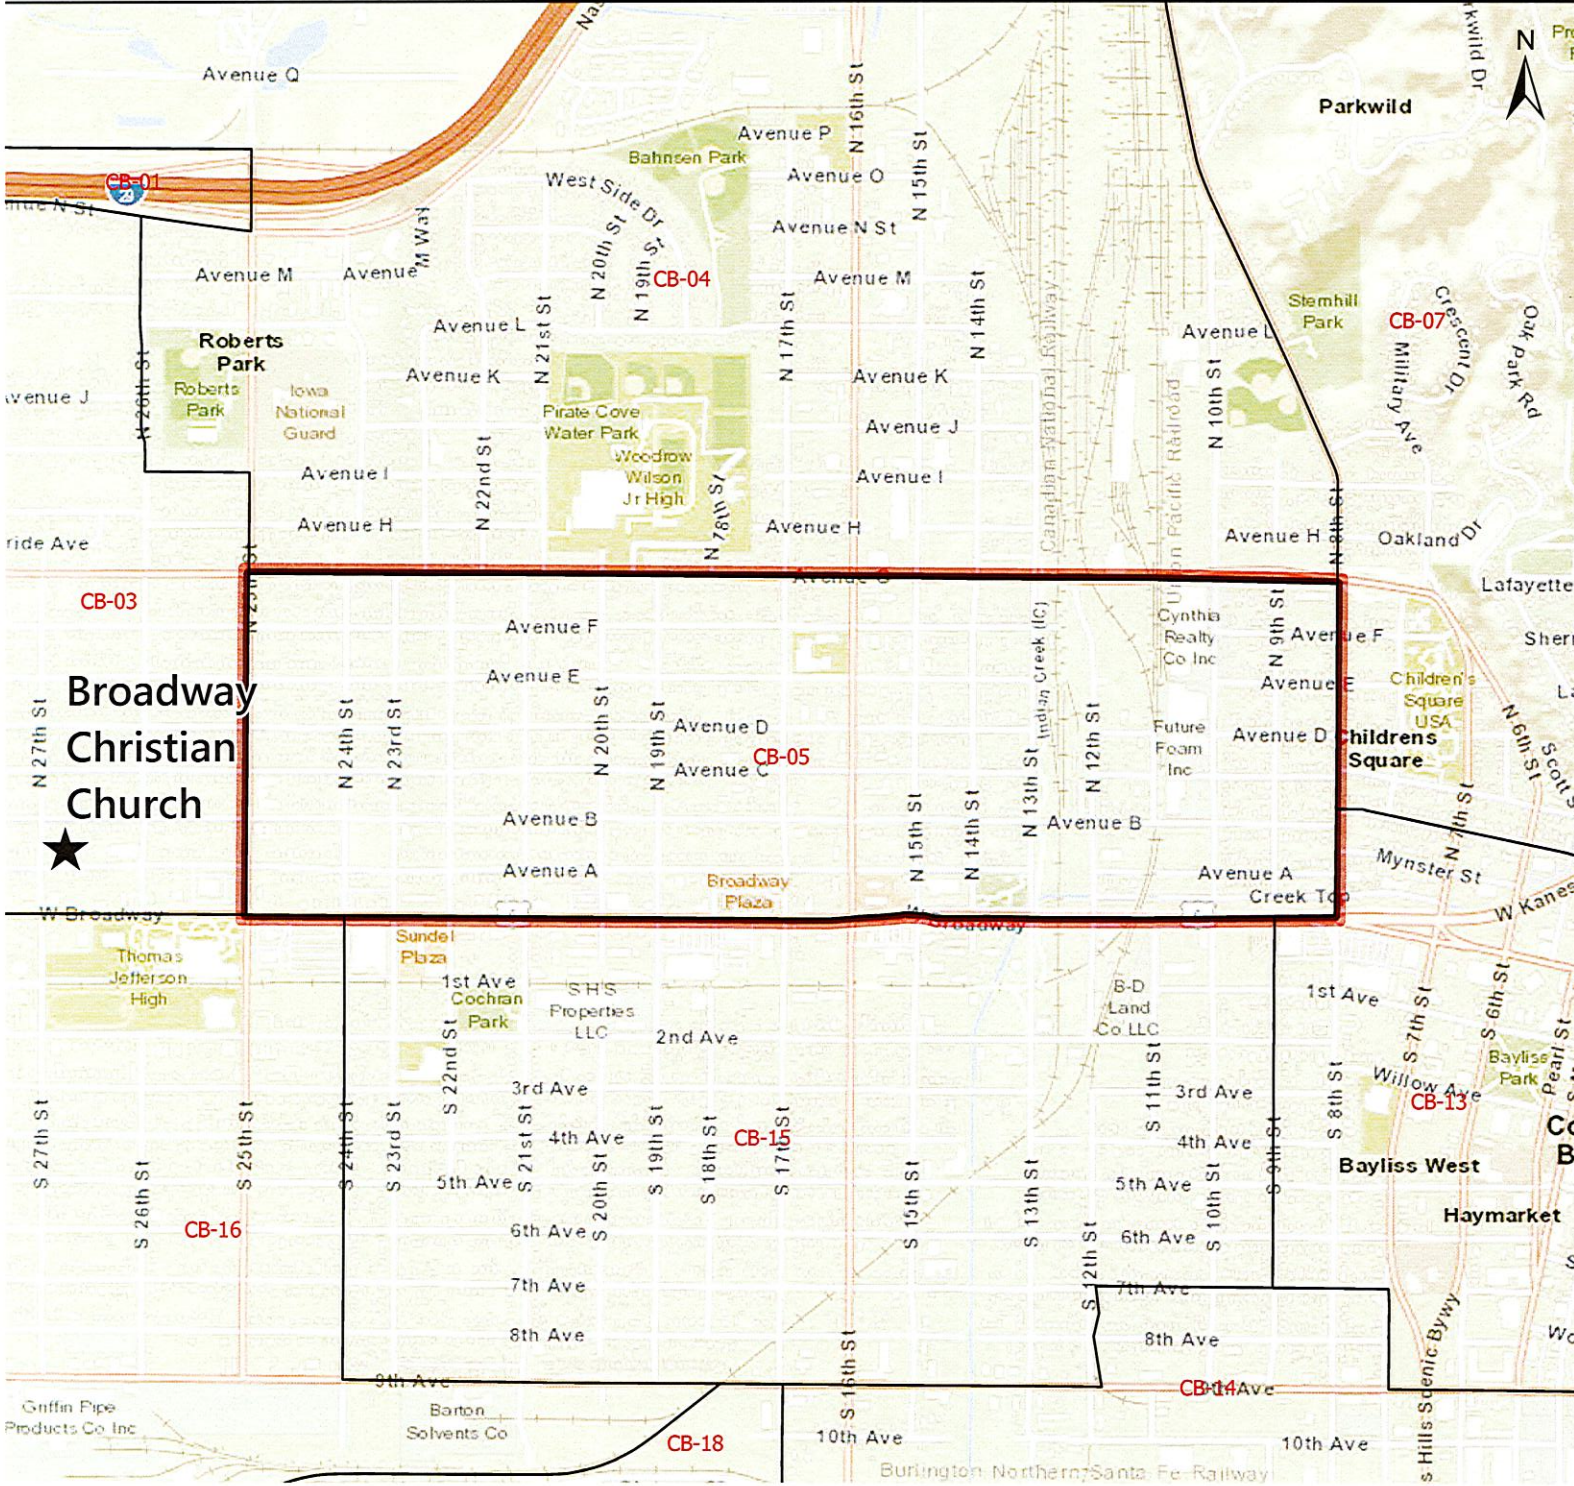

Pottawattamie County General Elections Precincts

CB-05

Polling Location:
Broadway Christian Church
2658 Avenue A
Council Bluffs, IA