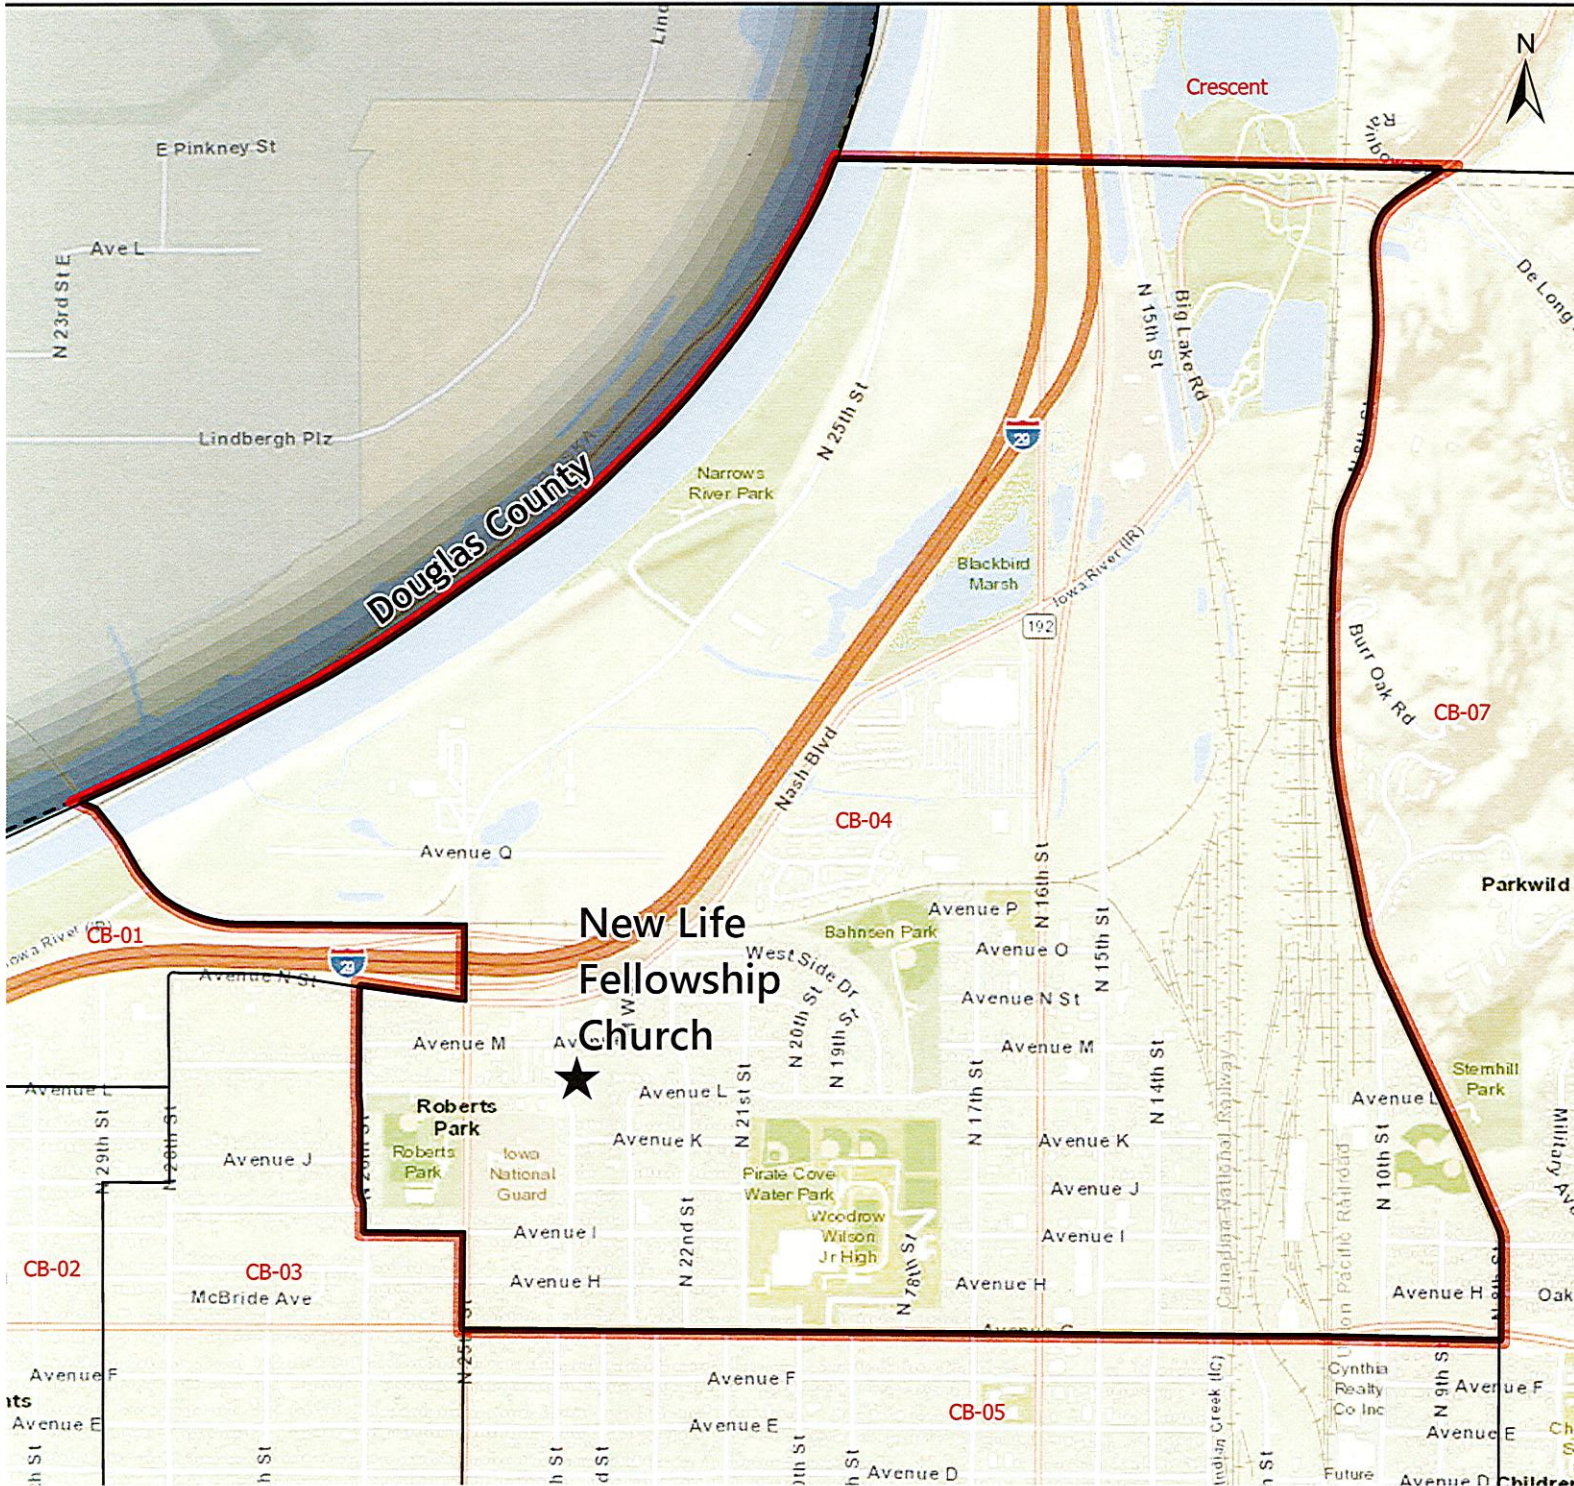

Pottawattamie County General Elections Precincts

CB-04

Polling Location:
New Life Fellowship Church
1211 N. 24th St
Council Bluffs, IA