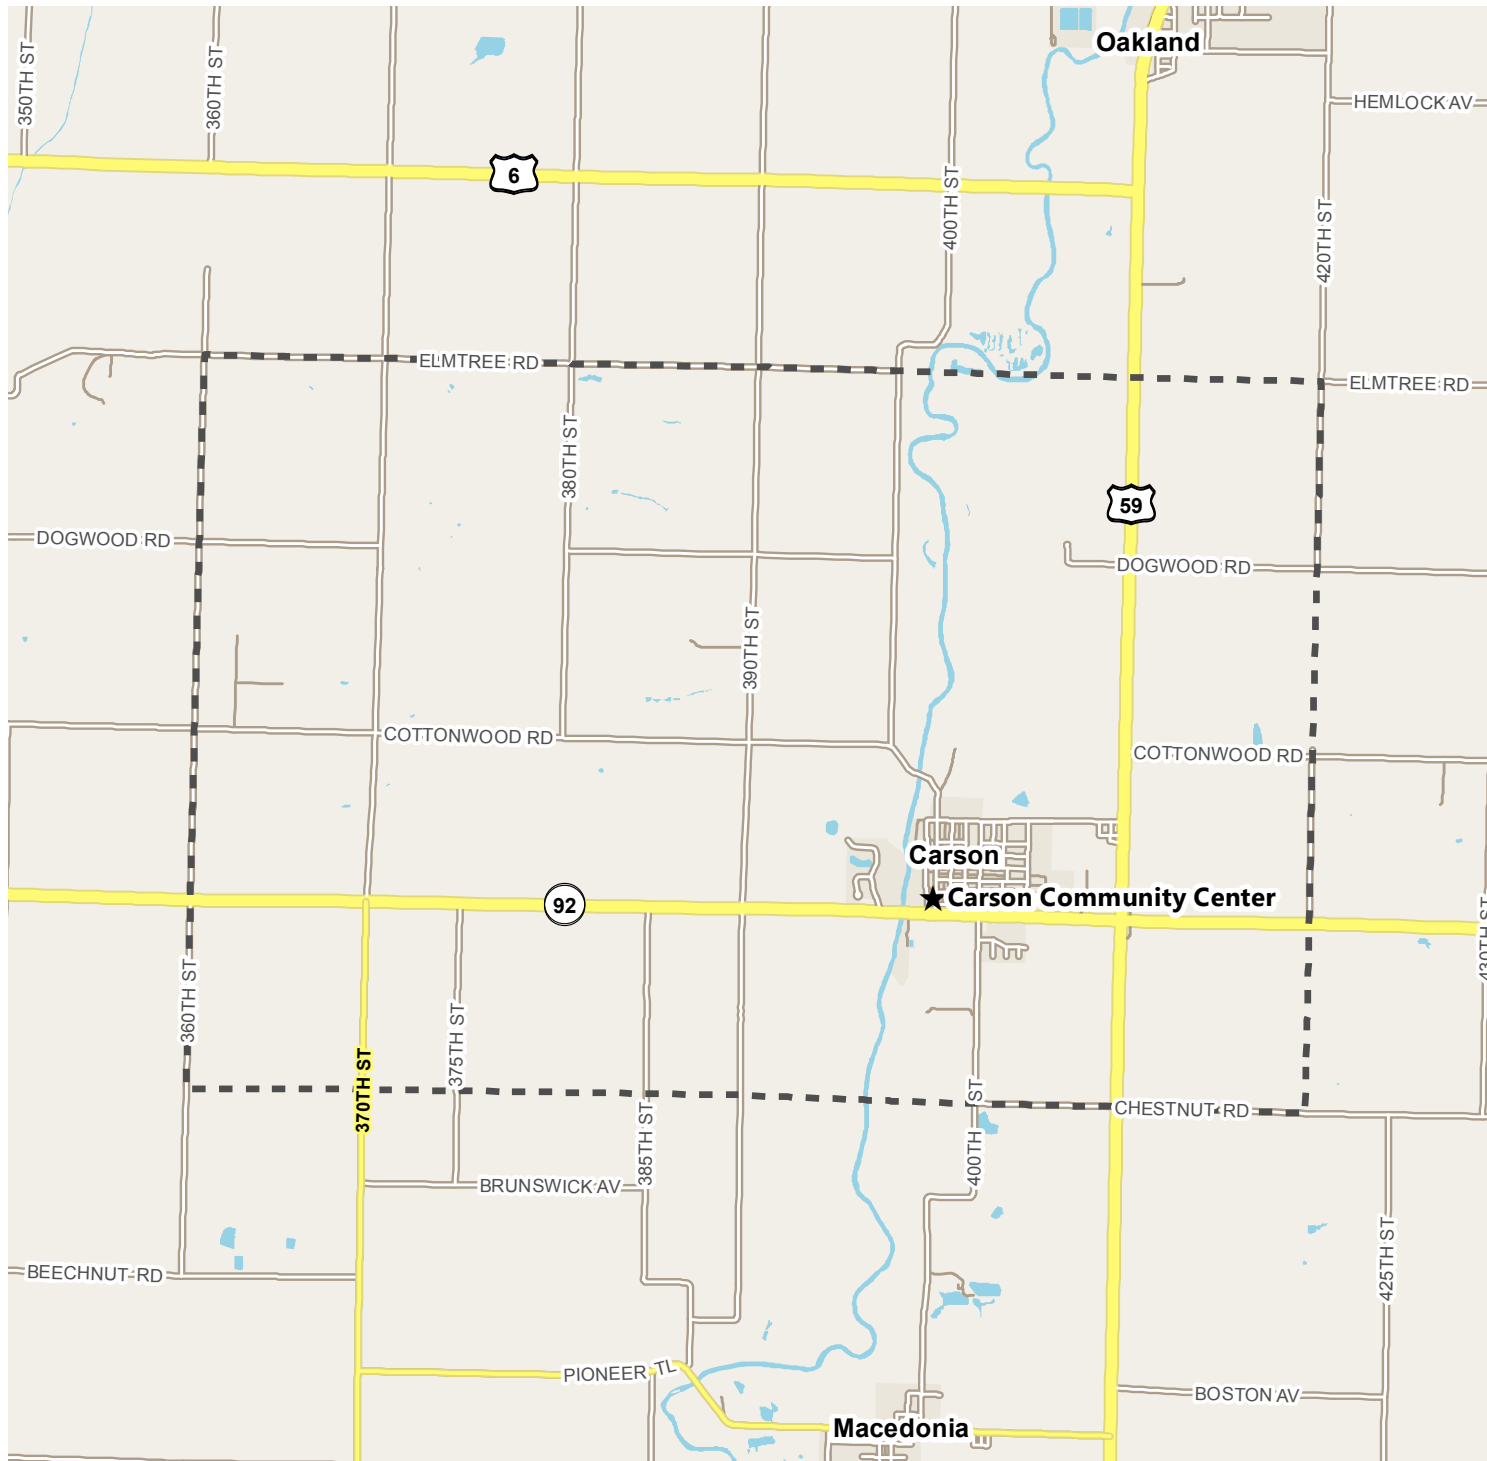

Pottawattamie County Election Precincts

Carson

Polling Location:
Carson Community Center
316 S Commercial St, Carson