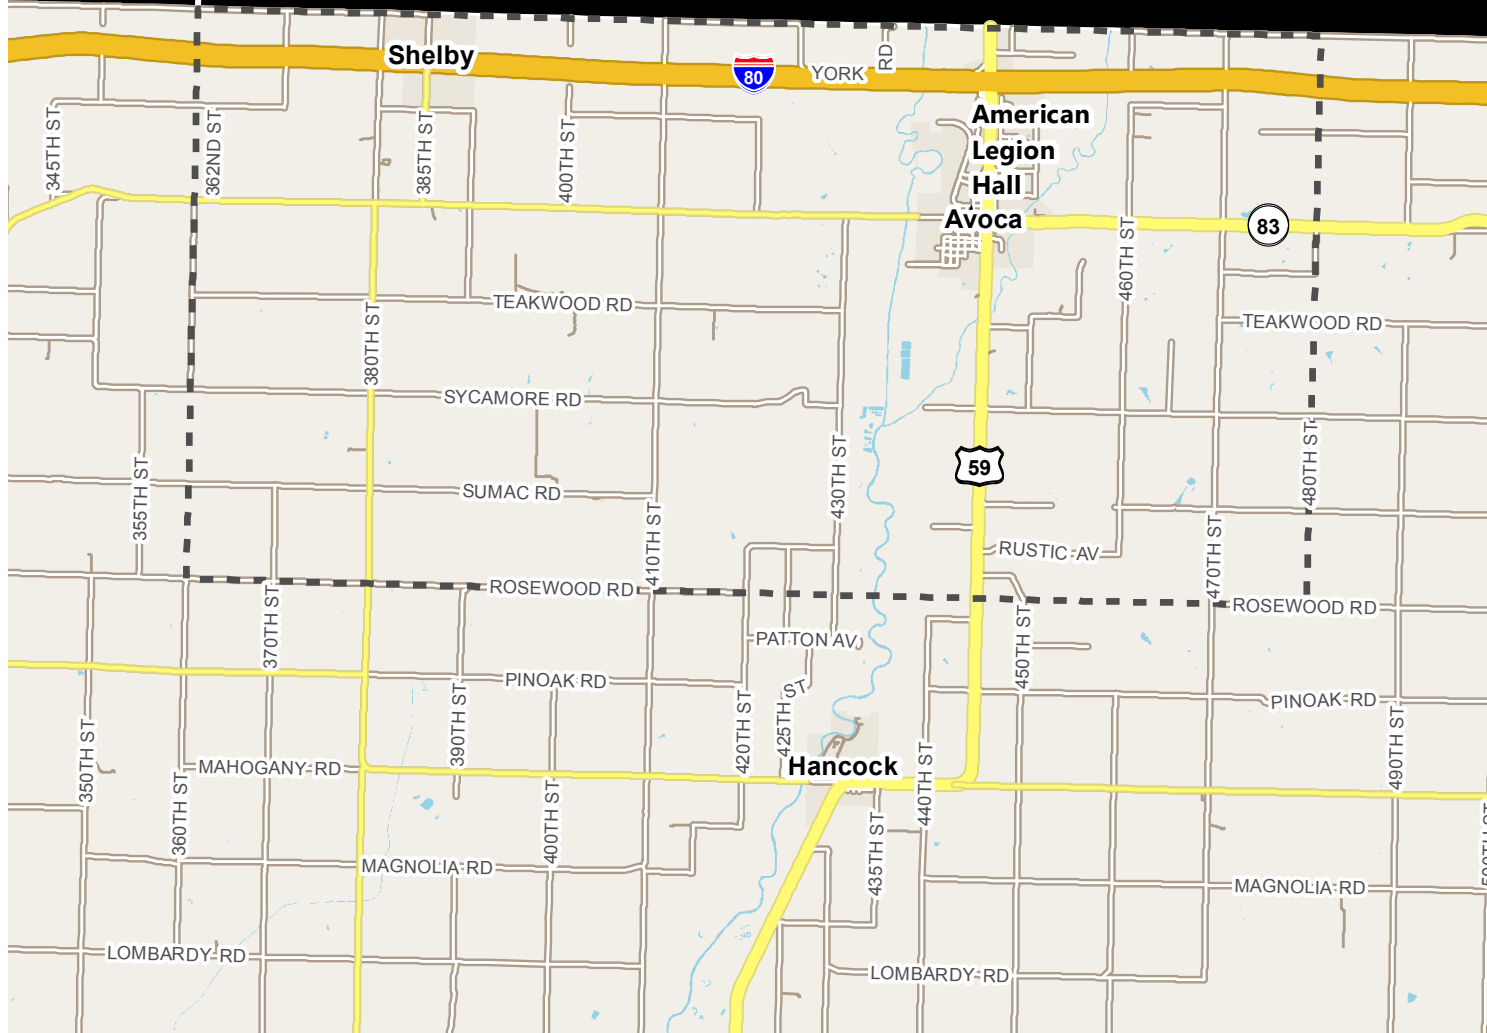

Pottawattamie County Election Precincts

Avoca

Harrison County

Shelby County