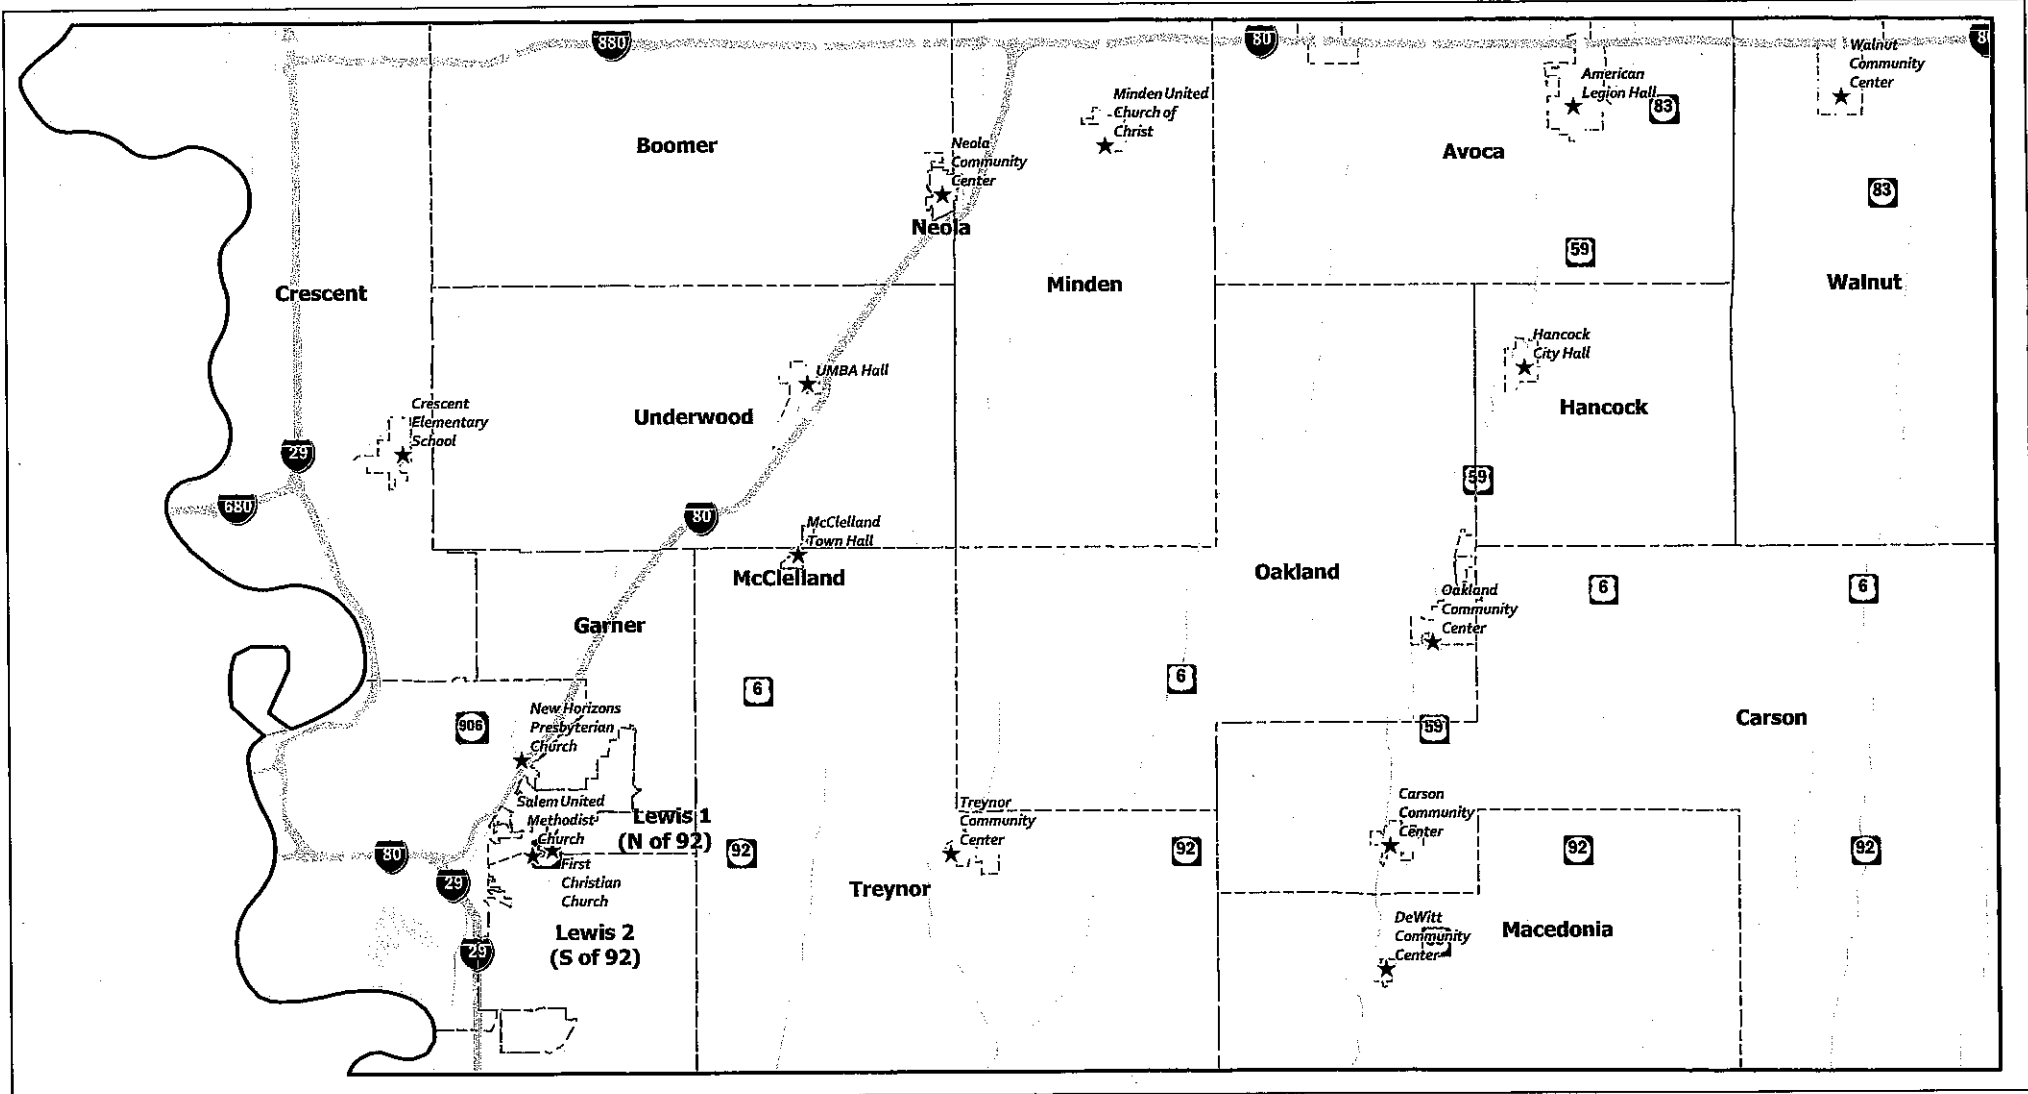

Pottawattamie County Elections

Precinct and Polling Locations

Precinct Name	Polling Location	Address
Avoca	American Legion Hall	112 N Elm St
Boomer	Neola Community Center	110 4th St
Carson	Carson Community Center	316 S Commercial St
Crescent	Crescent Elementary School	401 E Welch St
Garner	New Horizons Presbyterian Church	30 Valley View Dr
Hancock	Hancock City Hall	207 N Main St

Precinct Name	Polling Location	Address
Lewis 1 (N of 92)	First Christian Church	20794 Hwy 92
Lewis 2 (S of 92)	Salem United Methodist Church	14955 Somerset
Macedonia	DeWitt Community Center	404 Potter St
McClelland	McClelland Town Hall	117 Main St
Minden	Minden United Church of Christ	106 Lincoln St
Neola	Neola Community Center	110 4th St

Precinct Name	Polling Location	Address
Oakland	Oakland Community Center	614 Dr Van Zee Rd
Treynor	Treynor Community Center	13 W Main St
Underwood	UMBA Hall	300 2nd Av
Walnut	Walnut Community Center	415 Antique City Dr

GIS Department
223 S 6 St
Council Bluffs, IA 51501
712.328.4885
gis@pottcounty-ia.gov
www.gis.pottcounty-ia.gov