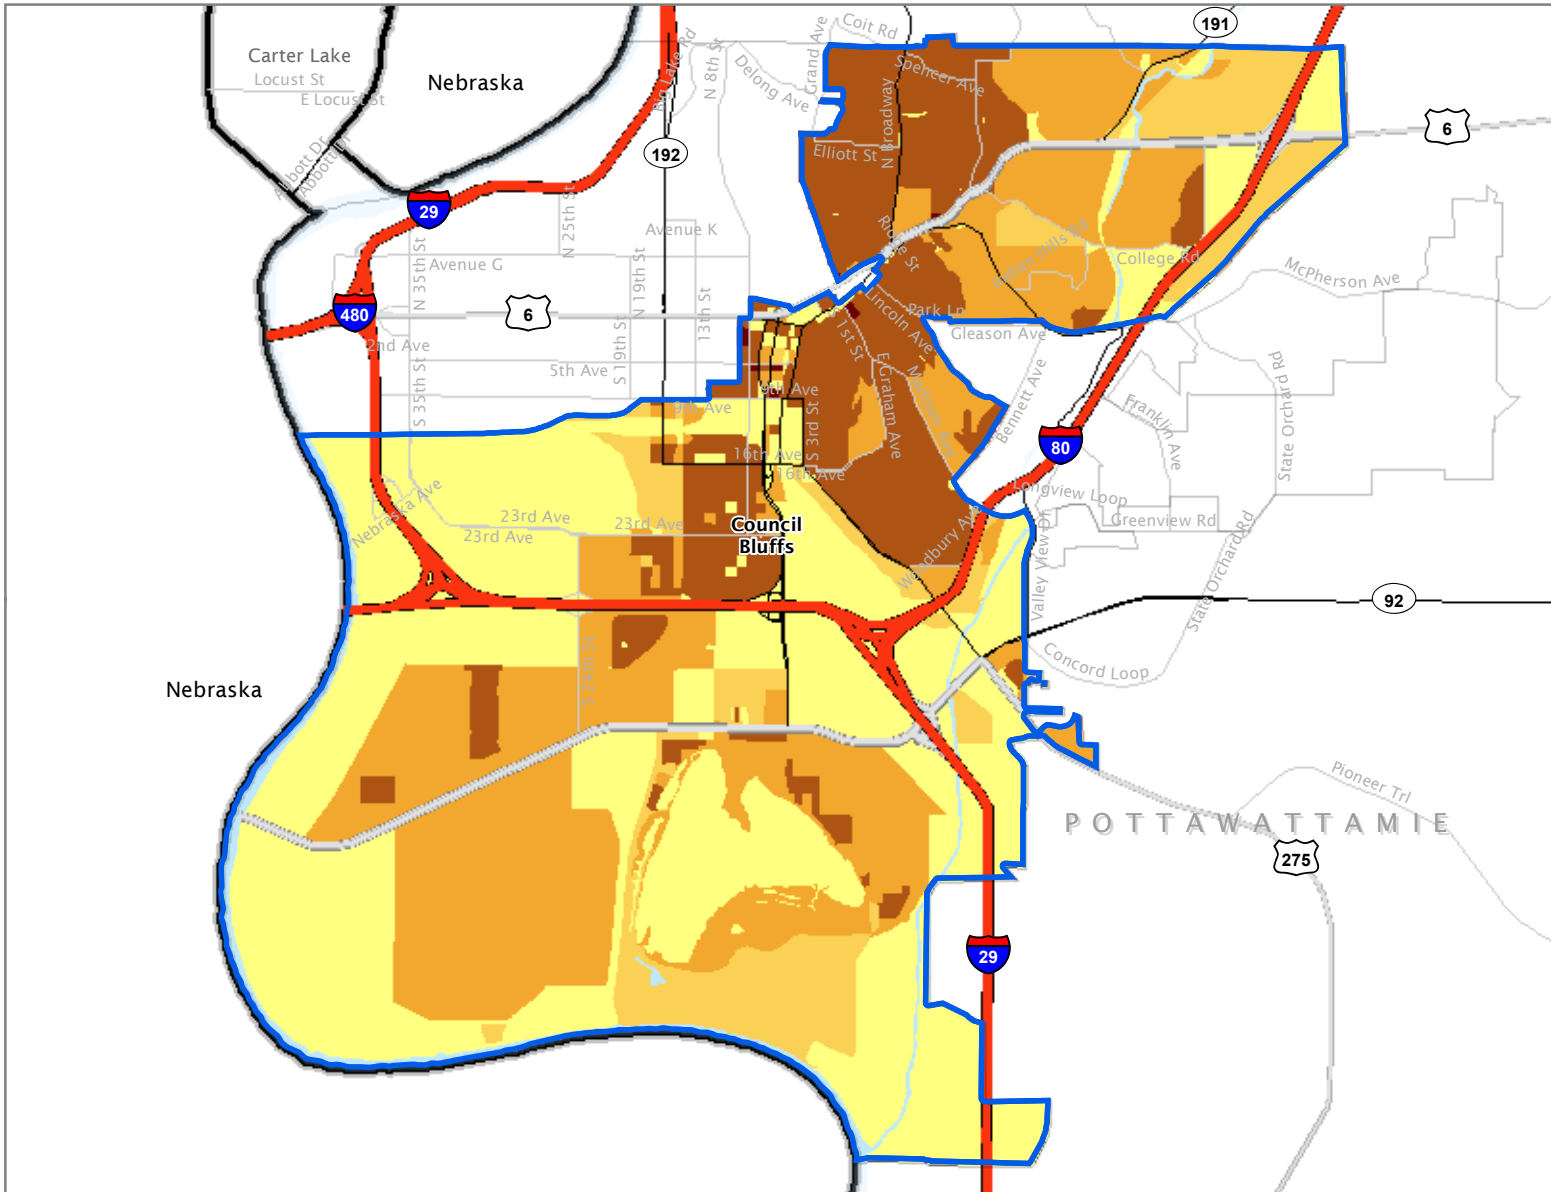

2010 Census: Iowa House District Profile

Iowa House District 16

Average Median Age District 16: 38.7
Average House District Median Age: 42.3

Statewide Average Owner Occupied: 72.1%
Statewide Average Renter Occupied: 27.9%

District Race Breakdown*

- 91.1% - White (91.3%)
- 1.9% - Black or African American (2.9%)
- 0.7% - Asian (1.7%)
- 0.5% - American Indian/Alaska Native (0.4%)
- 0.0% - Native Hawaiian/Pacific Islander (0.1%)
- 3.8% - Some Other Race (1.8%)
- 2.0% - Two or More Races (1.8%)

District Area: 31.6 mi²
District Perimeter: 37.6 mi
Average House District Area: 561.9 mi²
Average House District Perimeter: 112.1 mi
2010 District Population: 30,235
Percentage of Urban Population: 100.0%
Percentage of Rural Population: 0.0%
District Population Density: 957.5 persons per mi²
Average House District Density: 680.9 persons per mi²