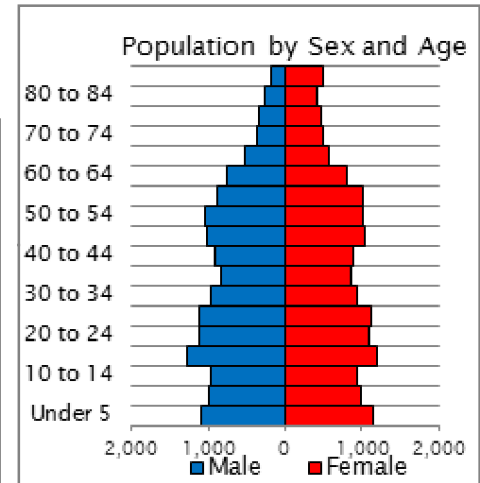

2010 Census: Iowa House District Profile

Iowa House District 16

Average Median Age District 16: 38.7
Average House District Median Age: 42.3

Statewide Average Owner Occupied: 72.1%
Statewide Average Renter Occupied: 27.9%

District Race Breakdown*

- 91.1% - White (91.3%)
- 1.9% - Black or African American (2.9%)
- 0.7% - Asian (1.7%)
- 0.5% - American Indian/Alaska Native (0.4%)
- 0.0% - Native Hawaiian/Pacific Islander (0.1%)
- 3.8% - Some Other Race (1.8%)
- 2.0% - Two or More Races (1.8%)

District Area: 31.6 mi²
District Perimeter: 37.6 mi
Average House District Area: 561.9 mi²
Average House District Perimeter: 112.1 mi
2010 District Population: 30,235
Percentage of Urban Population: 100.0%
Percentage of Rural Population: 0.0%
District Population Density: 957.5 persons per mi²
Average House District Density: 680.9 persons per mi²