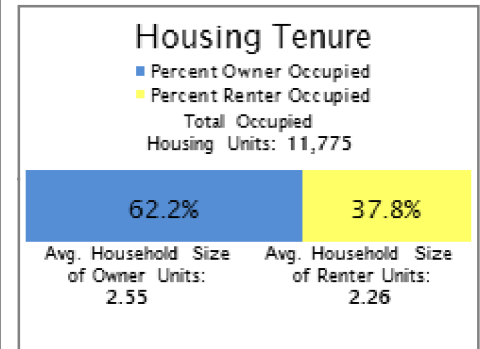

2010 Census: Iowa House District Profile

Iowa House District 16

Average Median Age District 16: 38.7
Average House District Median Age: 42.3

Statewide Average Owner Occupied: 72.1%
Statewide Average Renter Occupied: 27.9%