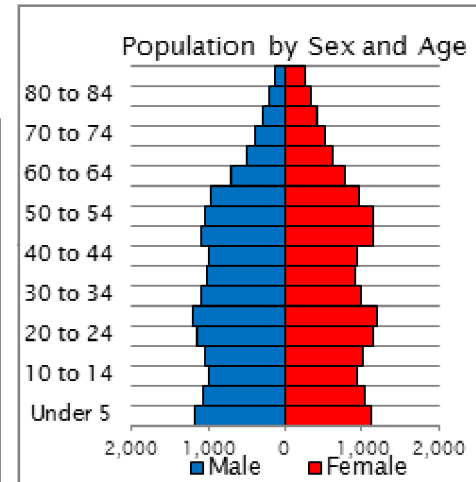

2010 Census: Iowa House District Profile

Iowa House District 15

Average Median Age District 15: 38.7
 Average House District Median Age: 42.3

Statewide Average Owner Occupied: 72.1%
 Statewide Average Renter Occupied: 27.9%

District Race Breakdown*

- 89.5% - White (91.3%)
- 2.0% - Black or African American (2.9%)
- 0.7% - Asian (1.7%)
- 0.7% - American Indian/Alaska Native (0.4%)
- 0.0% - Native Hawaiian/Pacific Islander (0.1%)
- 4.1% - Some Other Race (1.8%)
- 2.9% - Two or More Races (1.8%)

District Area: 9.7 mi²
 District Perimeter: 18.9 mi
 Average House District Area: 561.9 mi²
 Average House District Perimeter: 112.1 mi
 2010 District Population: 30,580
 Percentage of Urban Population: 100.0%
 Percentage of Rural Population: 0.0%
 District Population Density: 3,149.6 persons per mi²
 Average House District Density: 680.9 persons per mi²