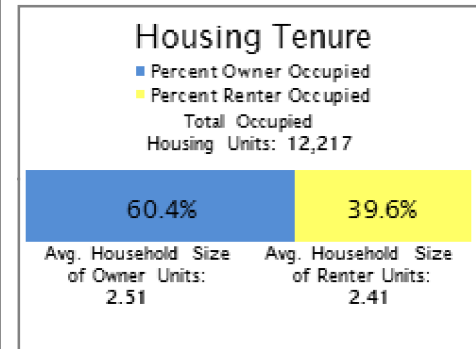

2010 Census: Iowa House District Profile

Iowa House District 15

Average Median Age District 15: 38.7
 Average House District Median Age: 42.3

Statewide Average Owner Occupied: 72.1%
 Statewide Average Renter Occupied: 27.9%