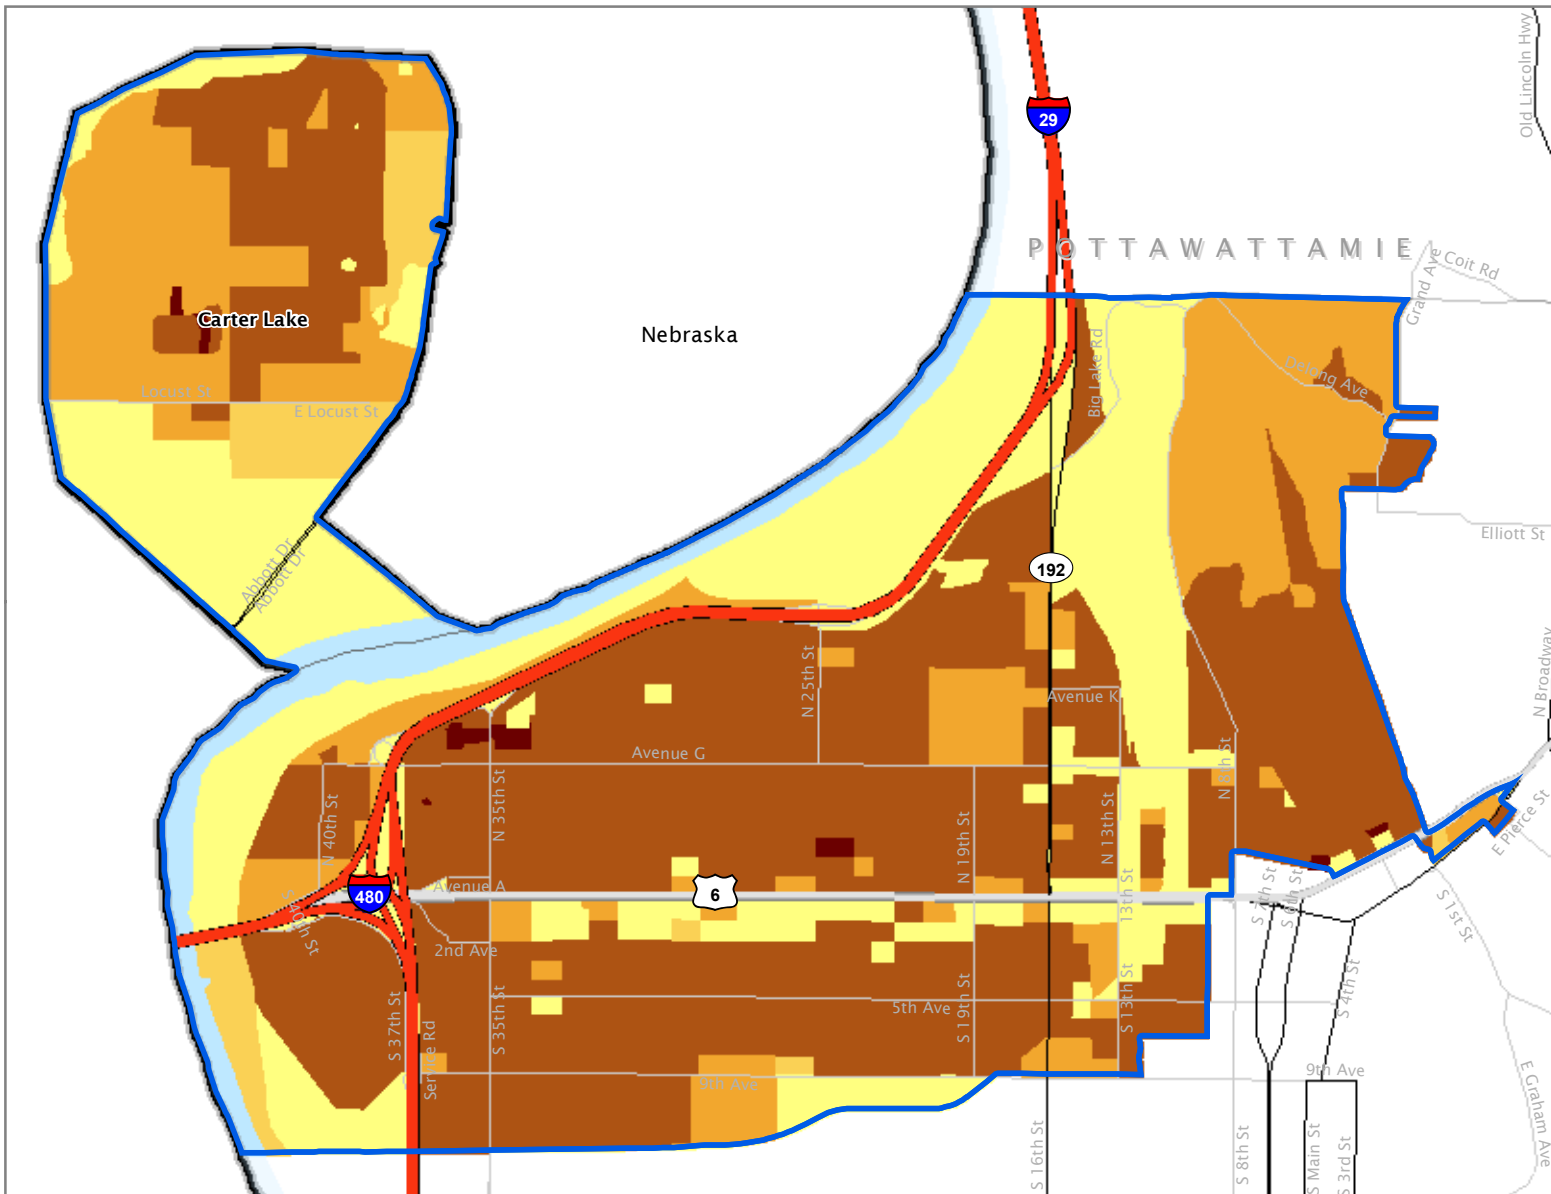

2010 Census: Iowa House District Profile

Iowa House District 15

Average Median Age District 15: 38.7
 Average House District Median Age: 42.3

Statewide Average Owner Occupied: 72.1%
 Statewide Average Renter Occupied: 27.9%

District Race Breakdown*

- 89.5% - White (91.3%)
- 2.0% - Black or African American (2.9%)
- 0.7% - Asian (1.7%)
- 0.7% - American Indian/Alaska Native (0.4%)
- 0.0% - Native Hawaiian/Pacific Islander (0.1%)
- 4.1% - Some Other Race (1.8%)
- 2.9% - Two or More Races (1.8%)

District Area: 9.7 mi²
 District Perimeter: 18.9 mi
 Average House District Area: 561.9 mi²
 Average House District Perimeter: 112.1 mi
 2010 District Population: 30,580
 Percentage of Urban Population: 100.0%
 Percentage of Rural Population: 0.0%
 District Population Density: 3,149.6 persons per mi²
 Average House District Density: 680.9 persons per mi²