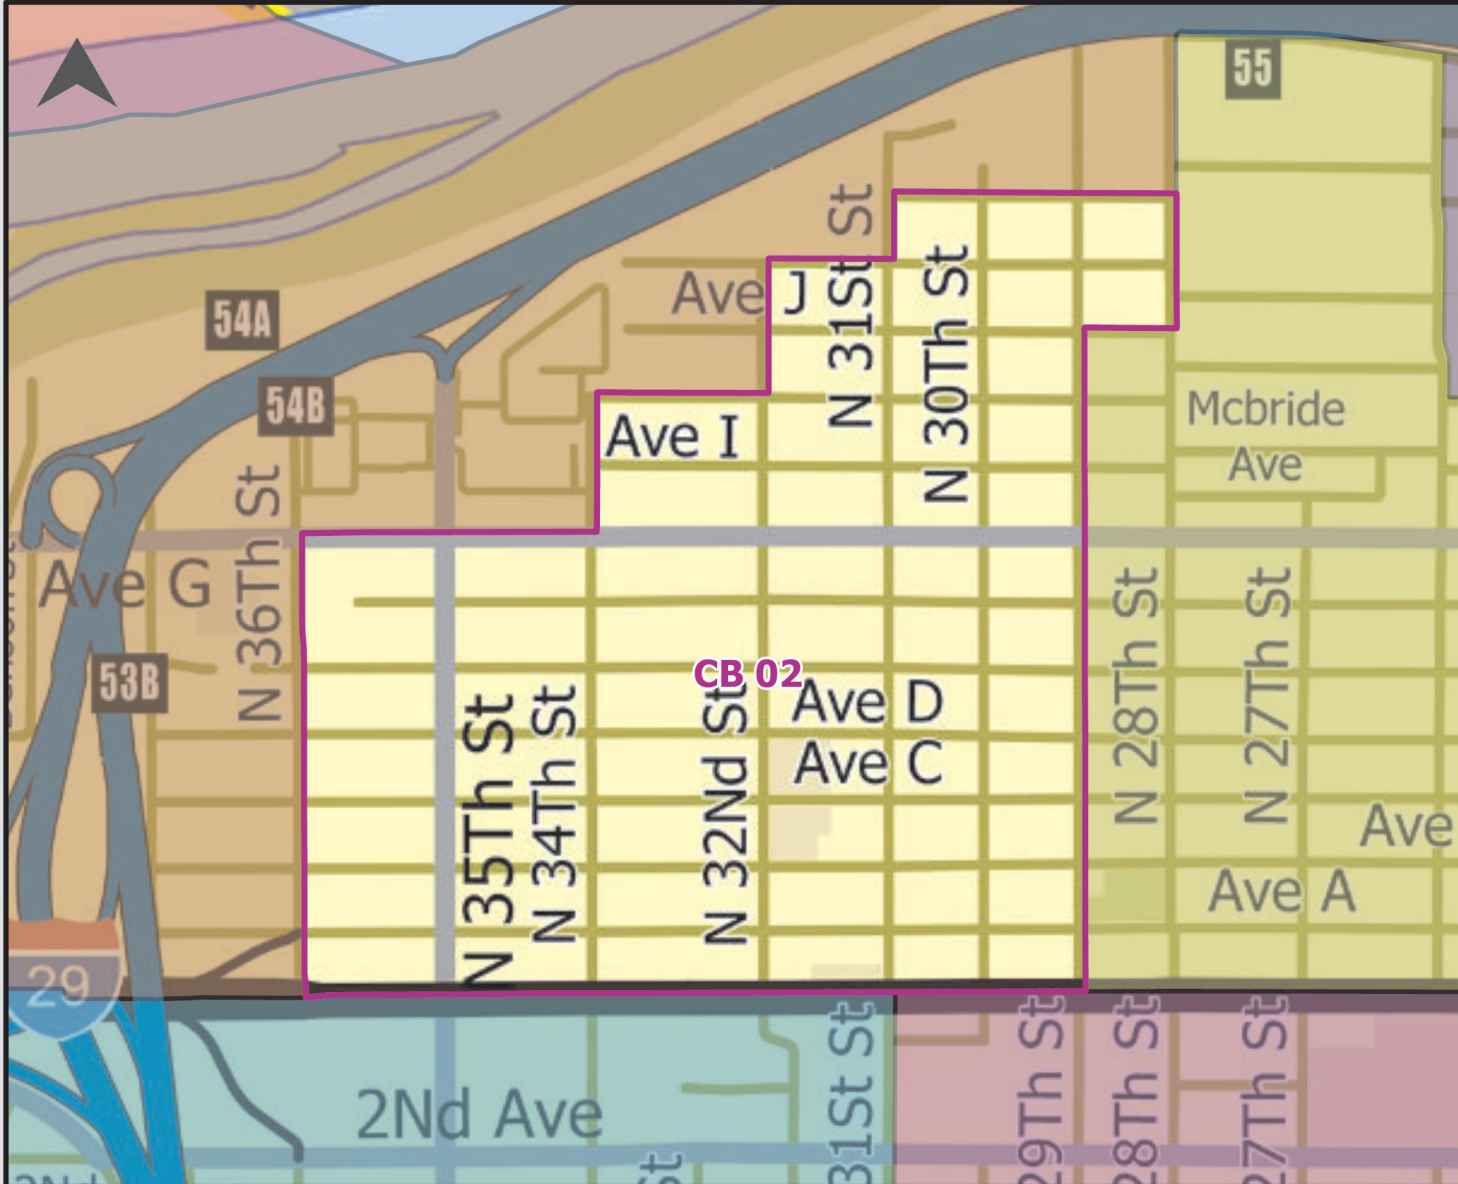

POTTAWATTAMIE COUNTY • IOWA

CB 02

LEGEND

2020 Census Voting Precincts

Pottawattamie County GIS
223 S 6th St.
Council Bluffs, IA 51501
(712) 328-4885
gis@pottcounty-ia.gov
<https://gis.pottcounty-ia.gov>

Current
Time:
1/13/2022
9:04 AM

Precinct Maps