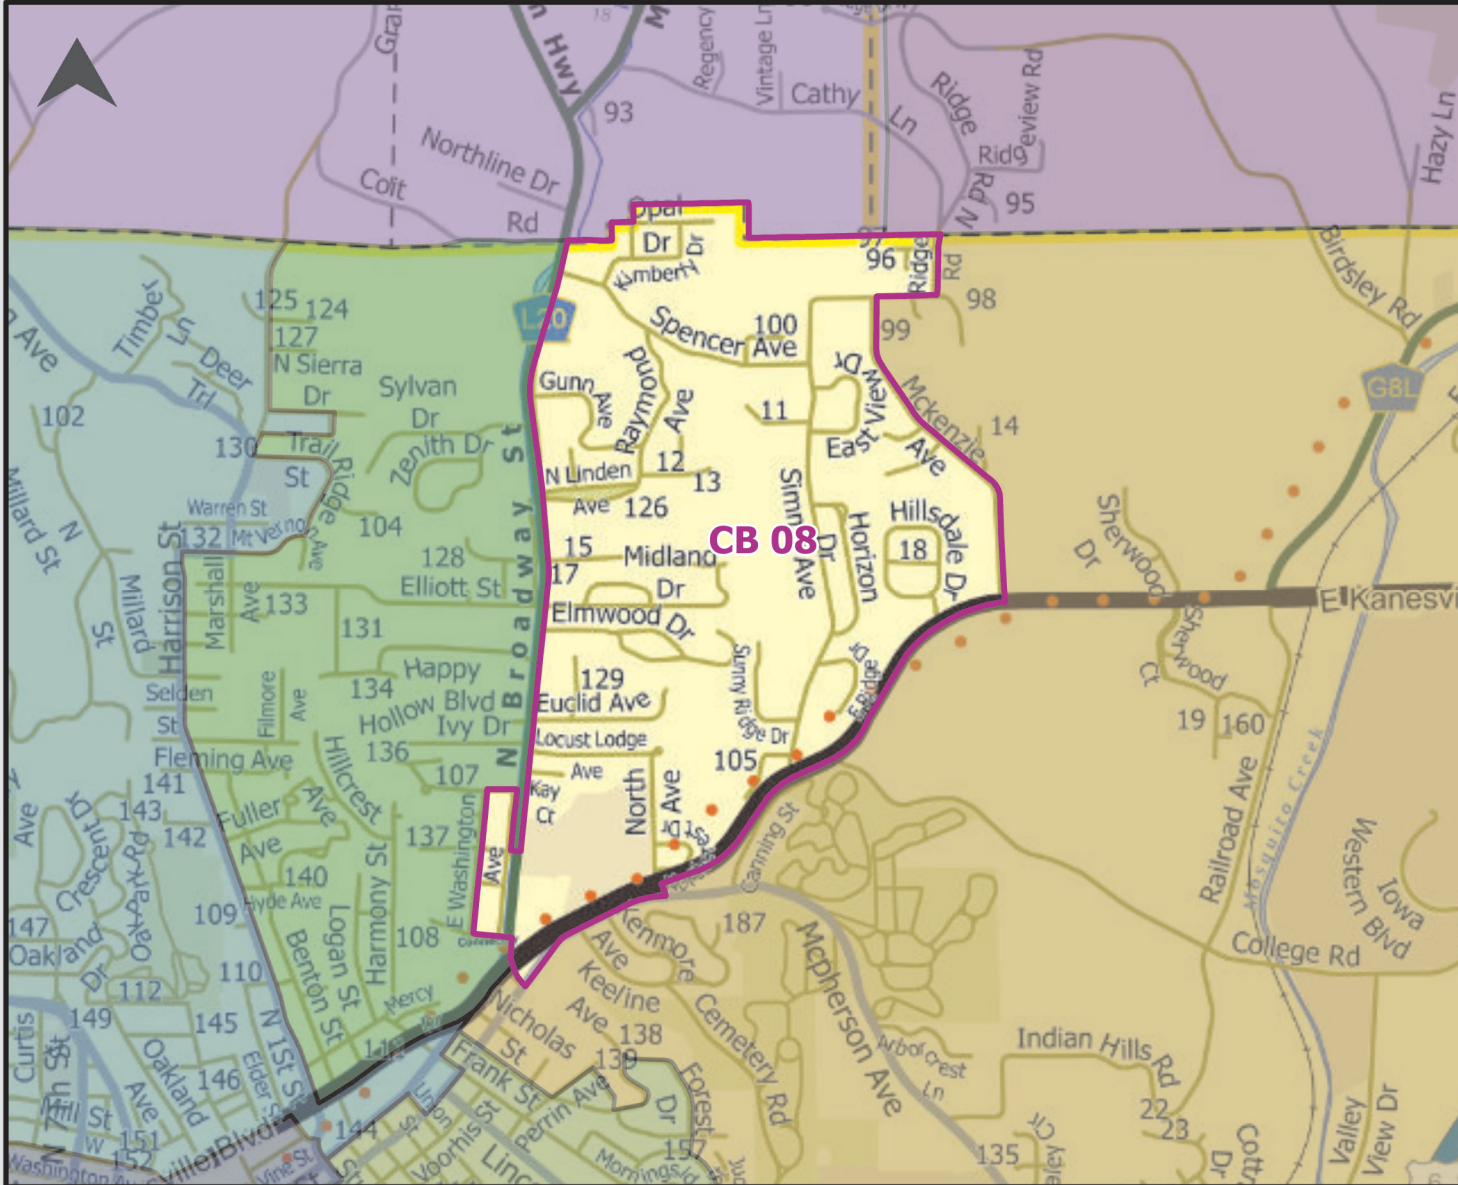

POTTAWATTAMIE COUNTY • IOWA

CB 08

LEGEND

2020 Census Voting Precincts

Pottawattamie County GIS
223 S 6th St.
Council Bluffs, IA 51501
(712) 328-4885
gis@pottcounty-ia.gov
<https://gis.pottcounty-ia.gov>

Current
Time:
1/13/2022
9:05 AM

Precinct Maps