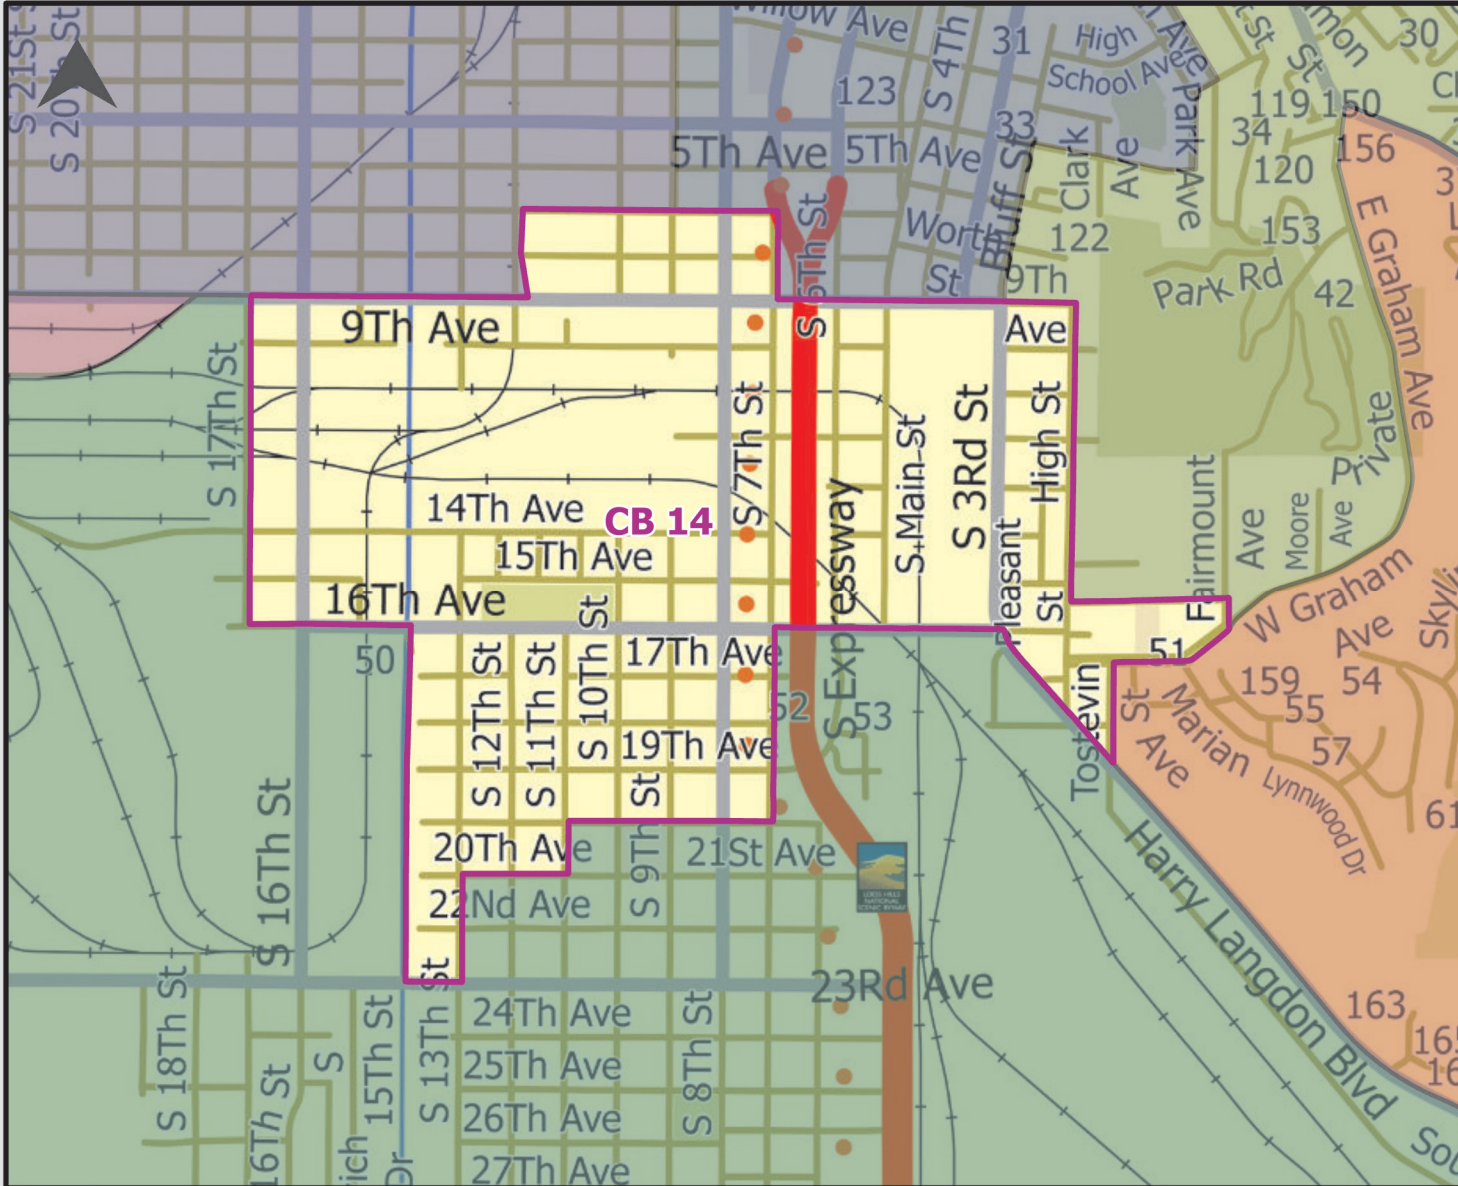

POTTAWATTAMIE COUNTY • IOWA

CB 14

LEGEND

2020 Census Voting Precincts

Pottawattamie County GIS
223 S 6th St.
Council Bluffs, IA 51501
(712) 328-4885
gis@pottcounty-ia.gov
<https://gis.pottcounty-ia.gov>

Current
Time:
1/13/2022
9:07 AM

Precinct Maps