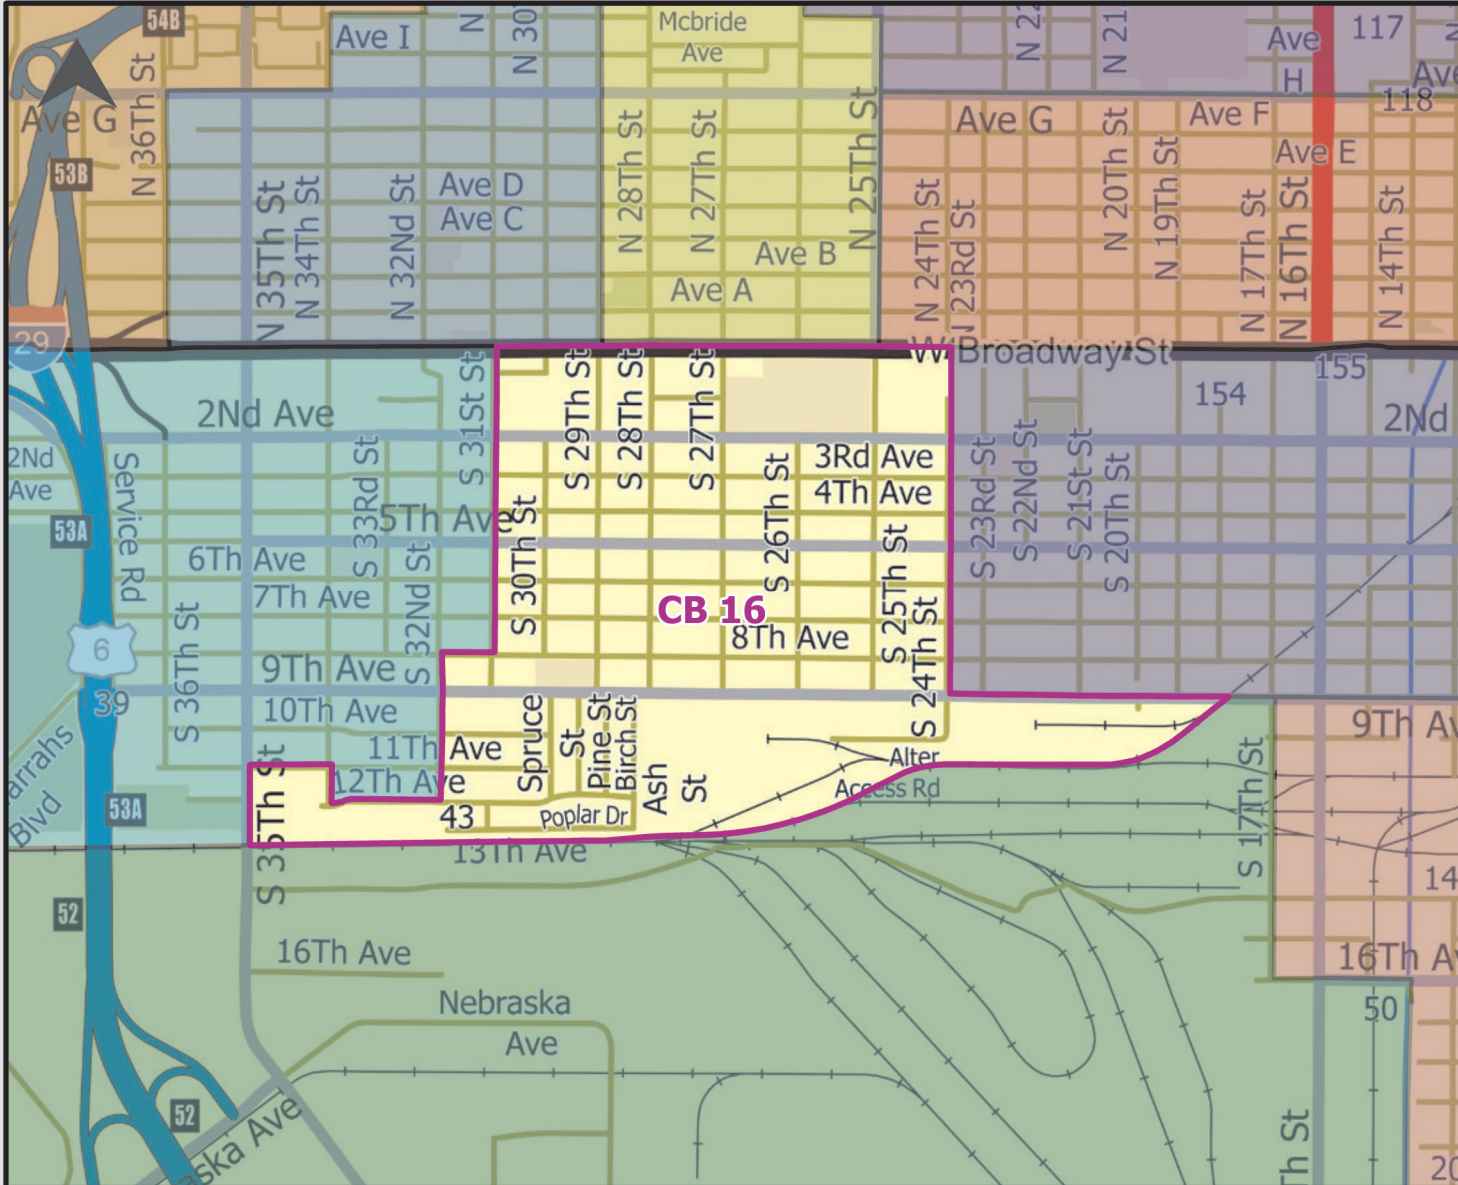

POTTAWATTAMIE COUNTY • IOWA

CB 16

LEGEND

2020 Census Voting Precincts

Pottawattamie County GIS
223 S 6th St.
Council Bluffs, IA 51501
(712) 328-4885
gis@pottcounty-ia.gov
<https://gis.pottcounty-ia.gov>

Current
Time:
1/13/2022
9:07 AM

Precinct Maps