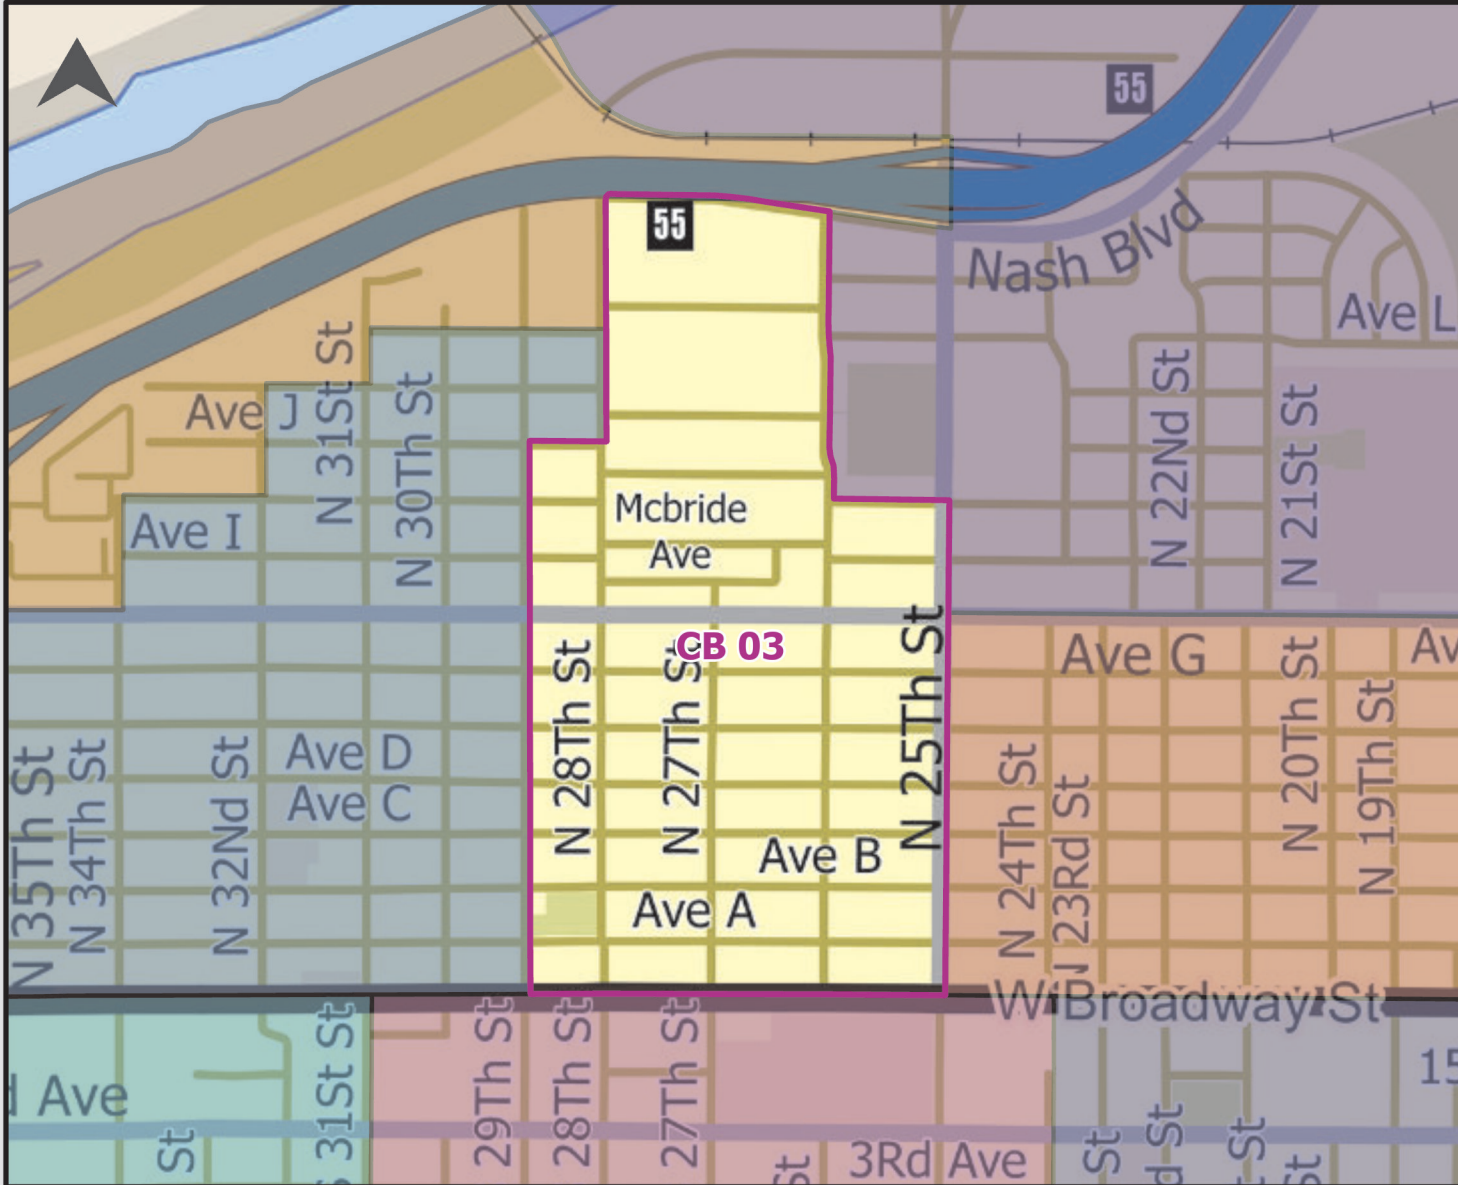

POTTAWATTAMIE COUNTY • IOWA

CB 03

LEGEND

2020 Census Voting Precincts

Pottawattamie County GIS
223 S 6th St.
Council Bluffs, IA 51501
(712) 328-4885
gis@pottcounty-ia.gov
<https://gis.pottcounty-ia.gov>

Current
Time:
1/13/2022
9:04 AM

Precinct Maps