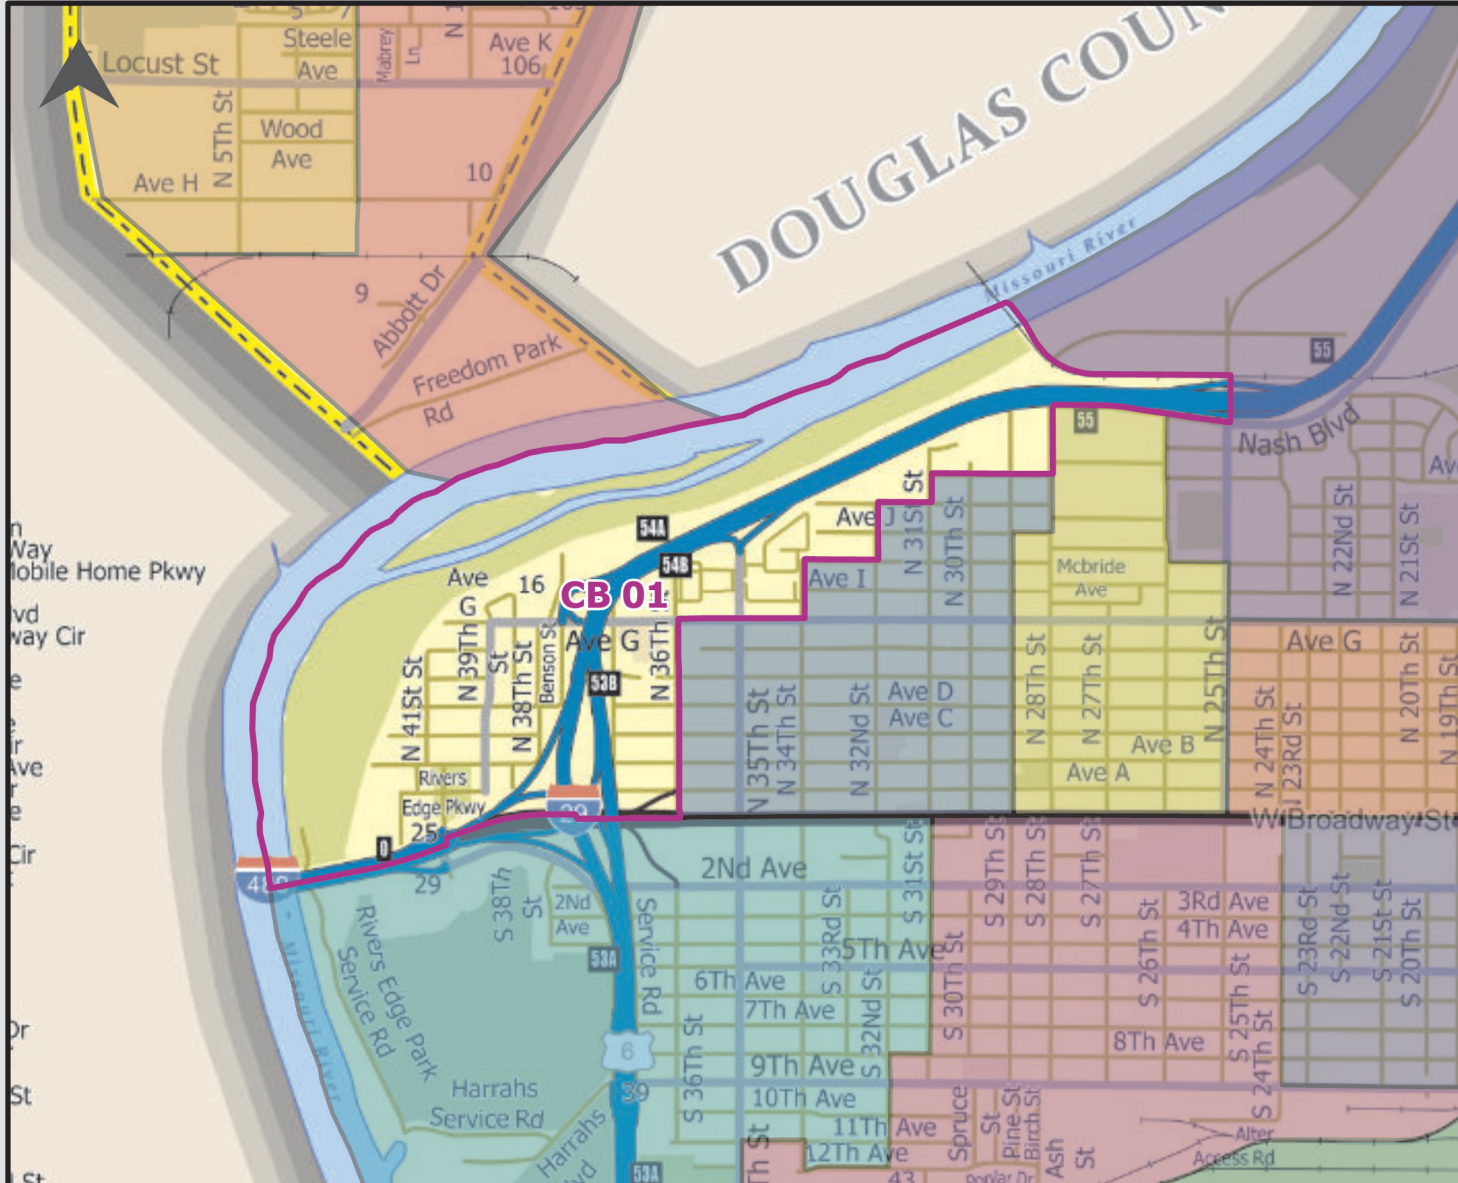

POTTAWATTAMIE COUNTY • IOWA

CB 01

LEGEND

2020 Census Voting Precincts

Pottawattamie County GIS
223 S 6th St.
Council Bluffs, IA 51501
(712) 328-4885
gis@pottcounty-ia.gov
<https://gis.pottcounty-ia.gov>

Current
Time:
1/13/2022
9:03 AM

Precinct Maps