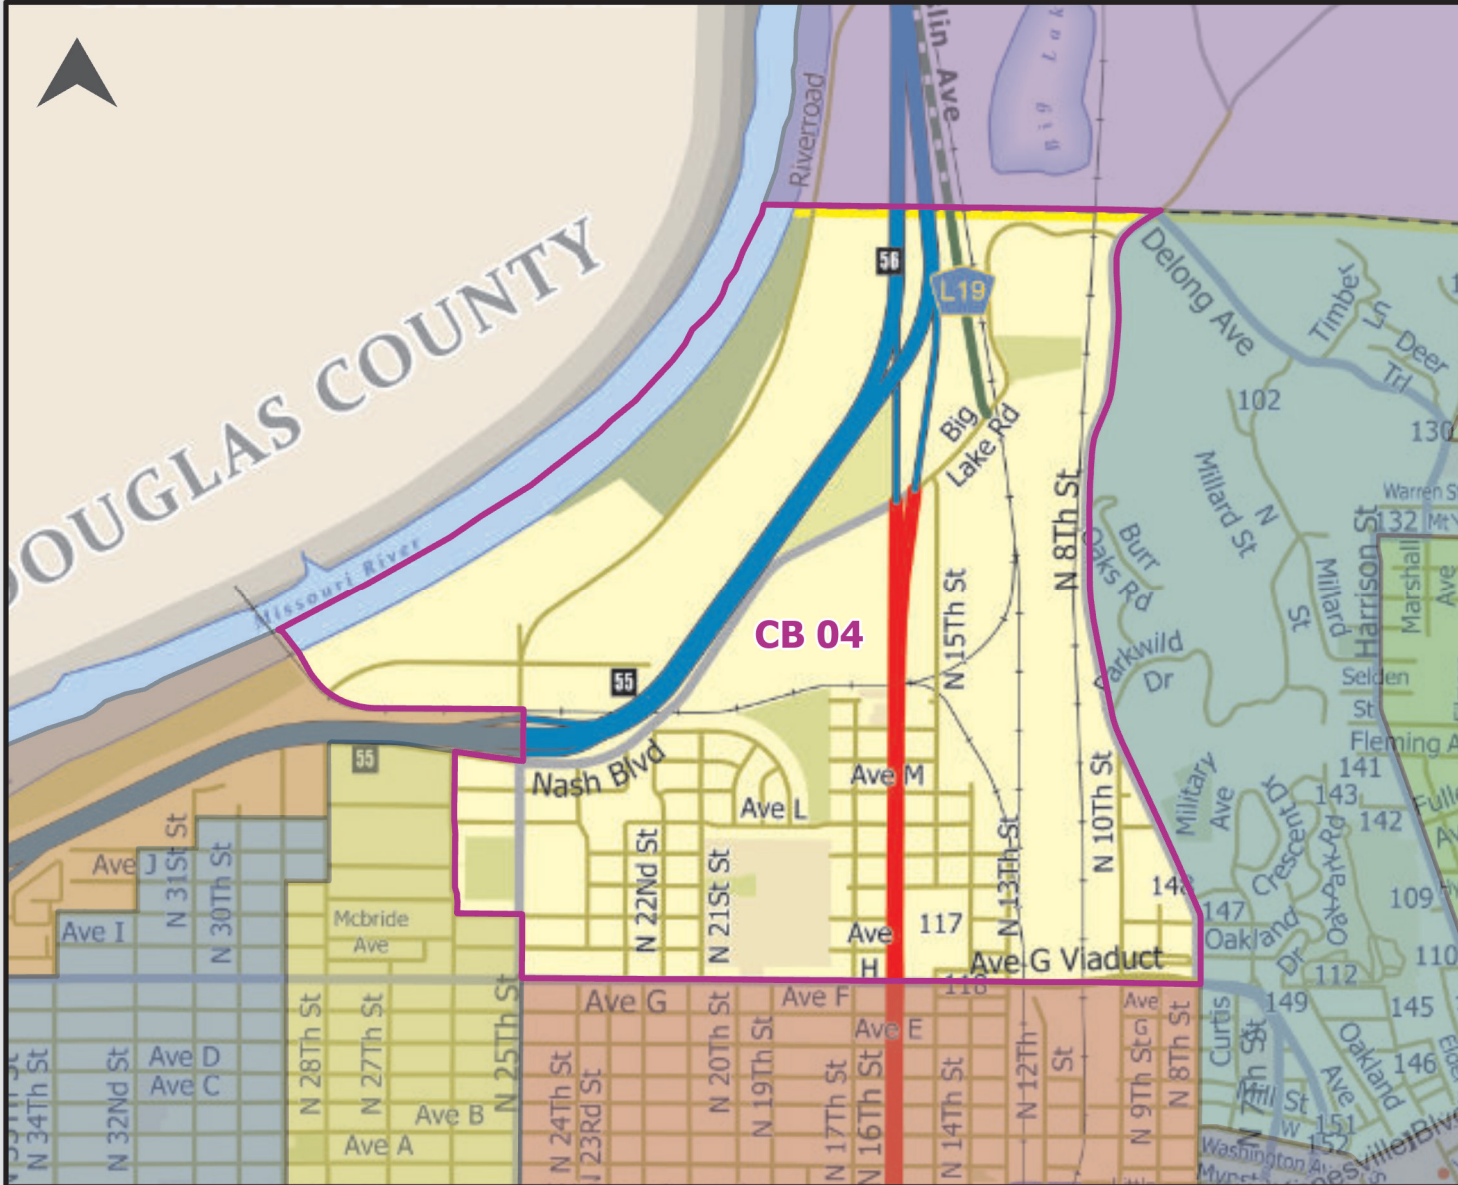

POTTAWATTAMIE COUNTY • IOWA

CB 04

LEGEND

2020 Census Voting Precincts

Pottawattamie County GIS
223 S 6th St.
Council Bluffs, IA 51501
(712) 328-4885
gis@pottcounty-ia.gov
<https://gis.pottcounty-ia.gov>

Current
Time:
1/13/2022
9:04 AM

Precinct Maps