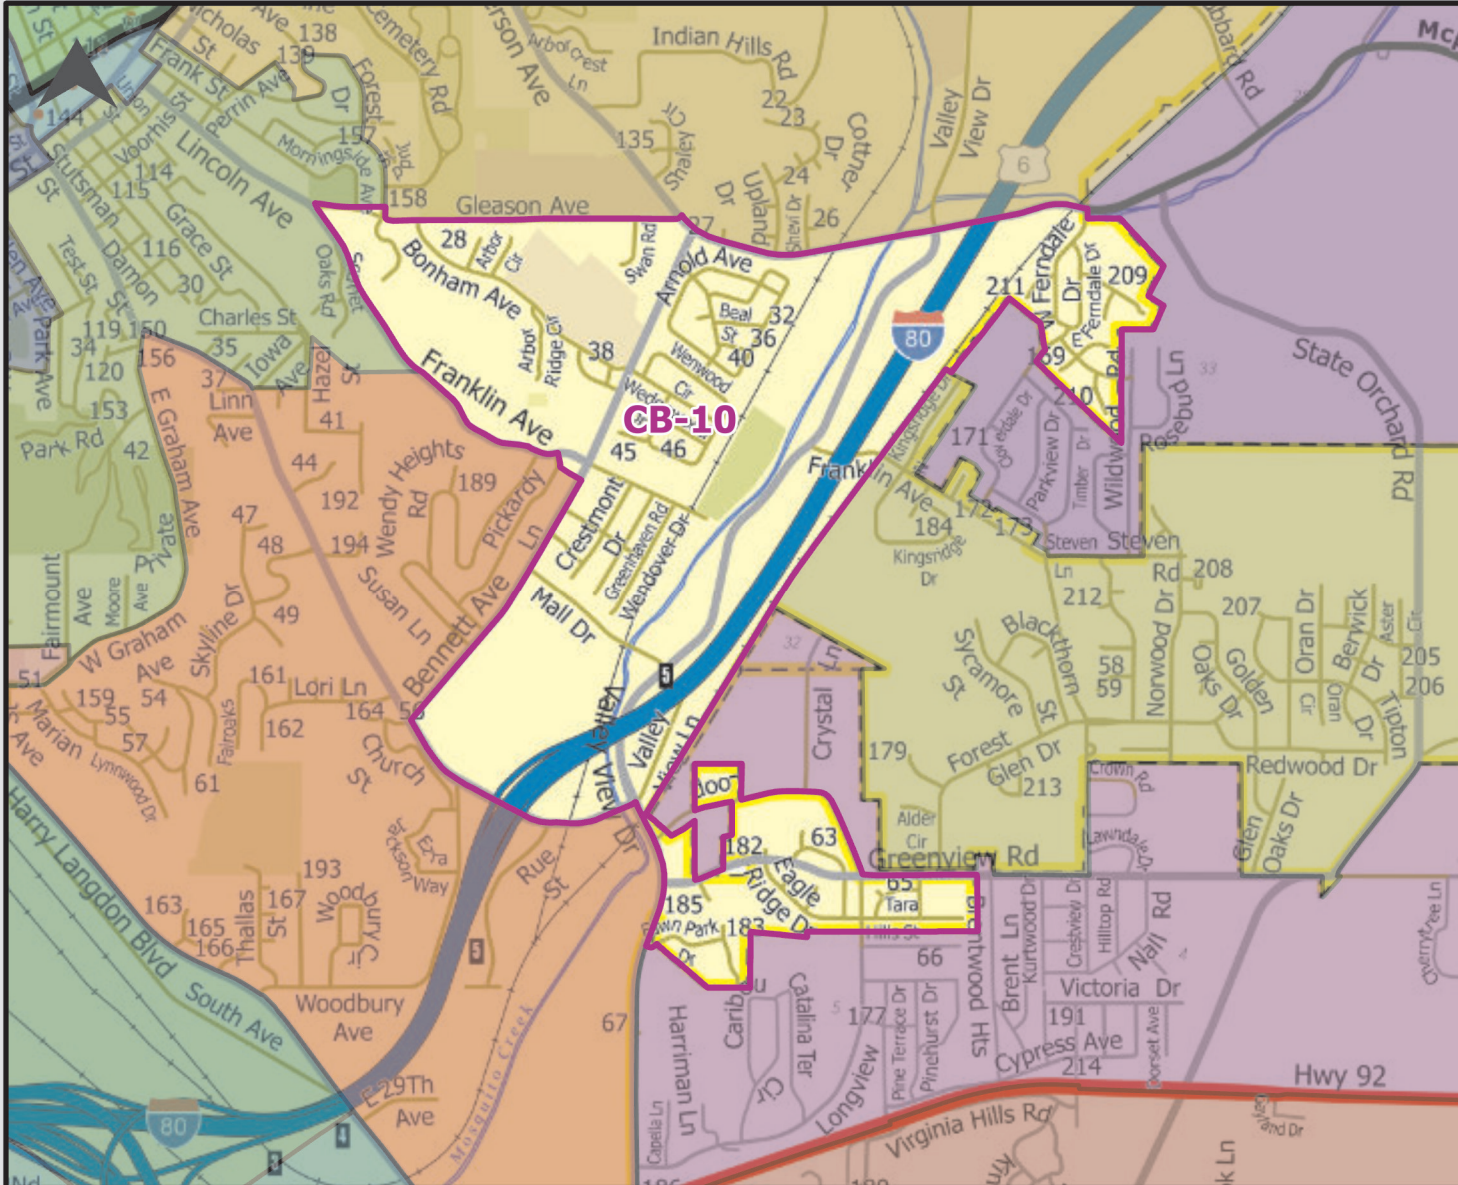

POTTAWATTAMIE COUNTY • IOWA

CB-10

LEGEND

2020 Census Voting Precincts

Pottawattamie County GIS
223 S 6th St.
Council Bluffs, IA 51501
(712) 328-4885
gis@pottcounty-ia.gov
<https://gis.pottcounty-ia.gov>

Current
Time:
1/13/2022
9:03 AM

Precinct Maps