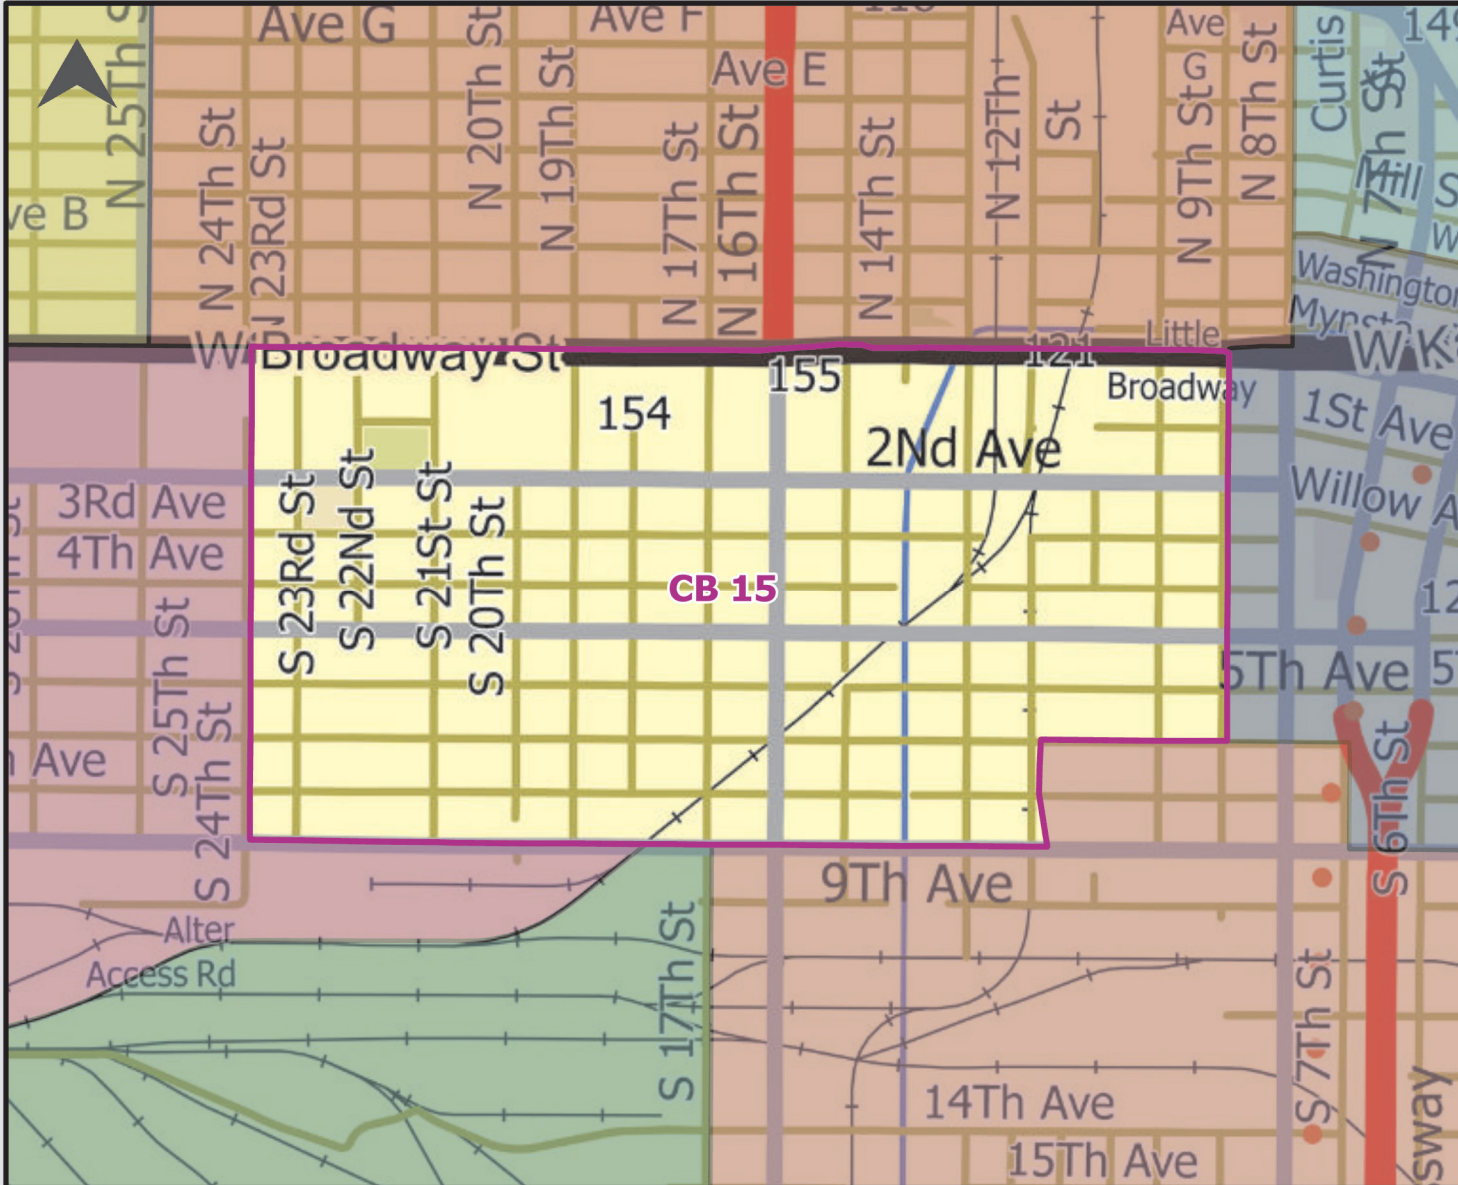

POTTAWATTAMIE COUNTY • IOWA

CB 15

LEGEND

2020 Census Voting Precincts

Pottawattamie County GIS
223 S 6th St.
Council Bluffs, IA 51501
(712) 328-4885
gis@pottcounty-ia.gov
<https://gis.pottcounty-ia.gov>

Current
Time:
1/13/2022
9:07 AM

Precinct Maps