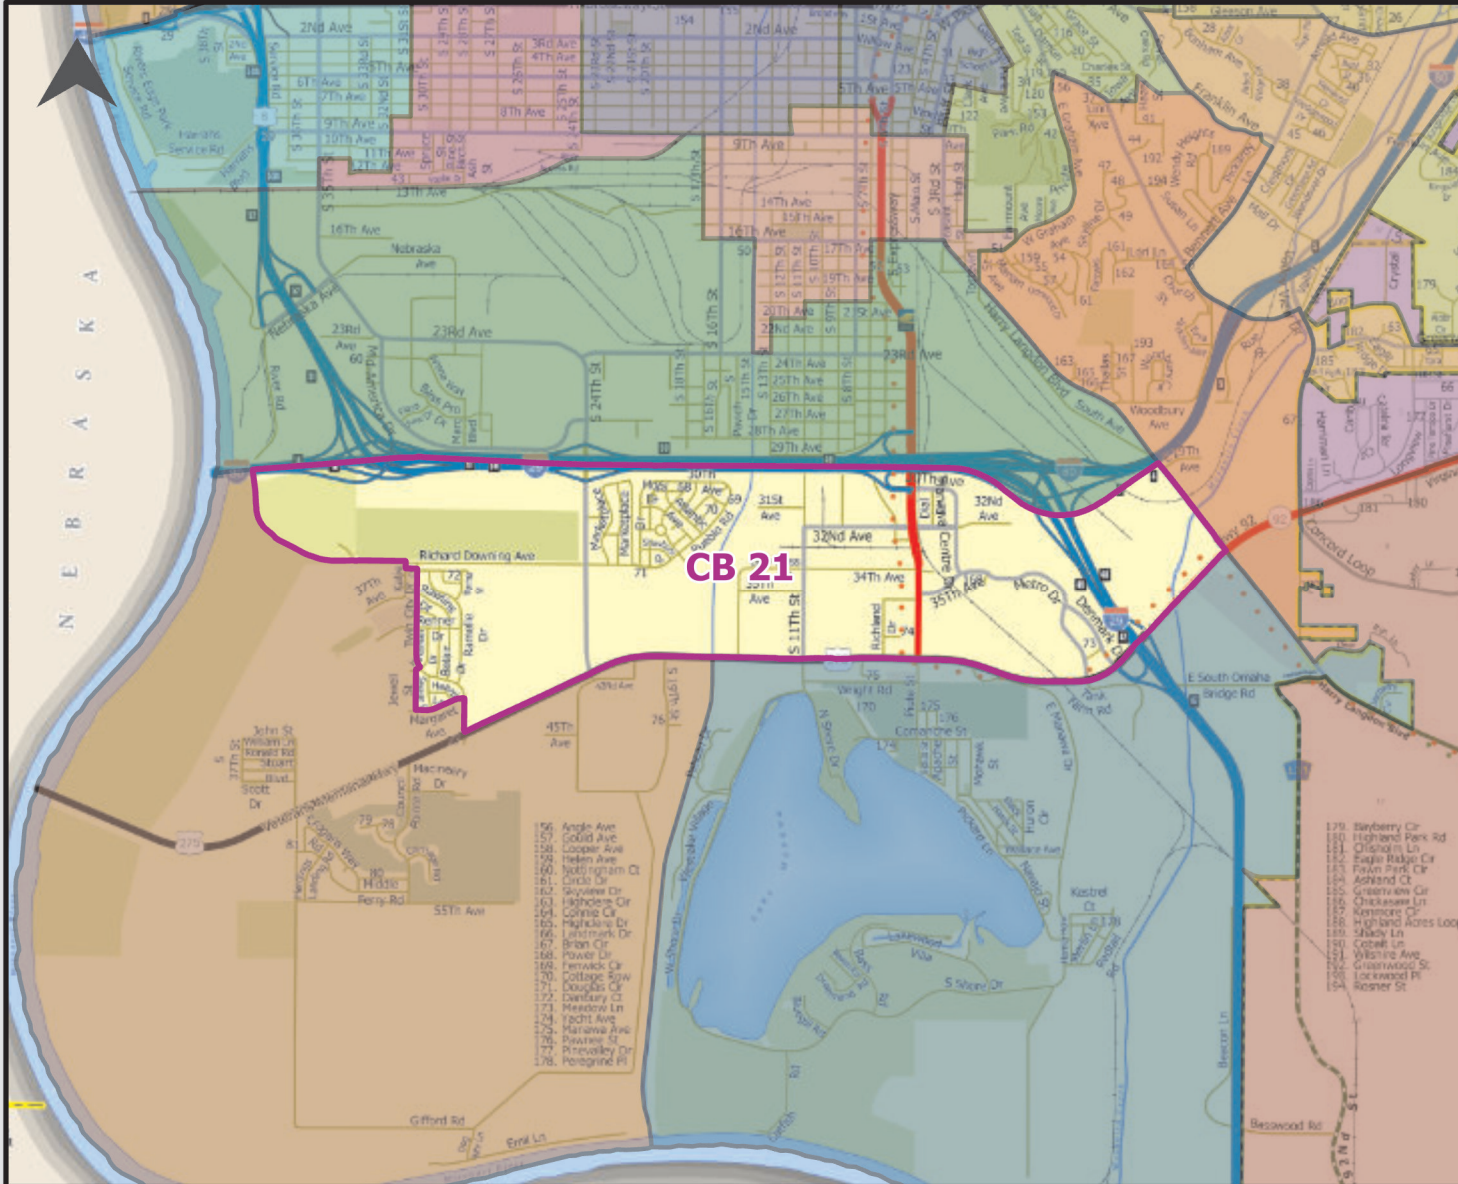

POTTAWATTAMIE COUNTY • IOWA

CB 21

LEGEND

2020 Census Voting Precincts

Pottawattamie County GIS
223 S 6th St.
Council Bluffs, IA 51501
(712) 328-4885
gis@pottcounty-ia.gov
<https://gis.pottcounty-ia.gov>

Current
Time:
1/13/2022
9:09 AM

Precinct Maps