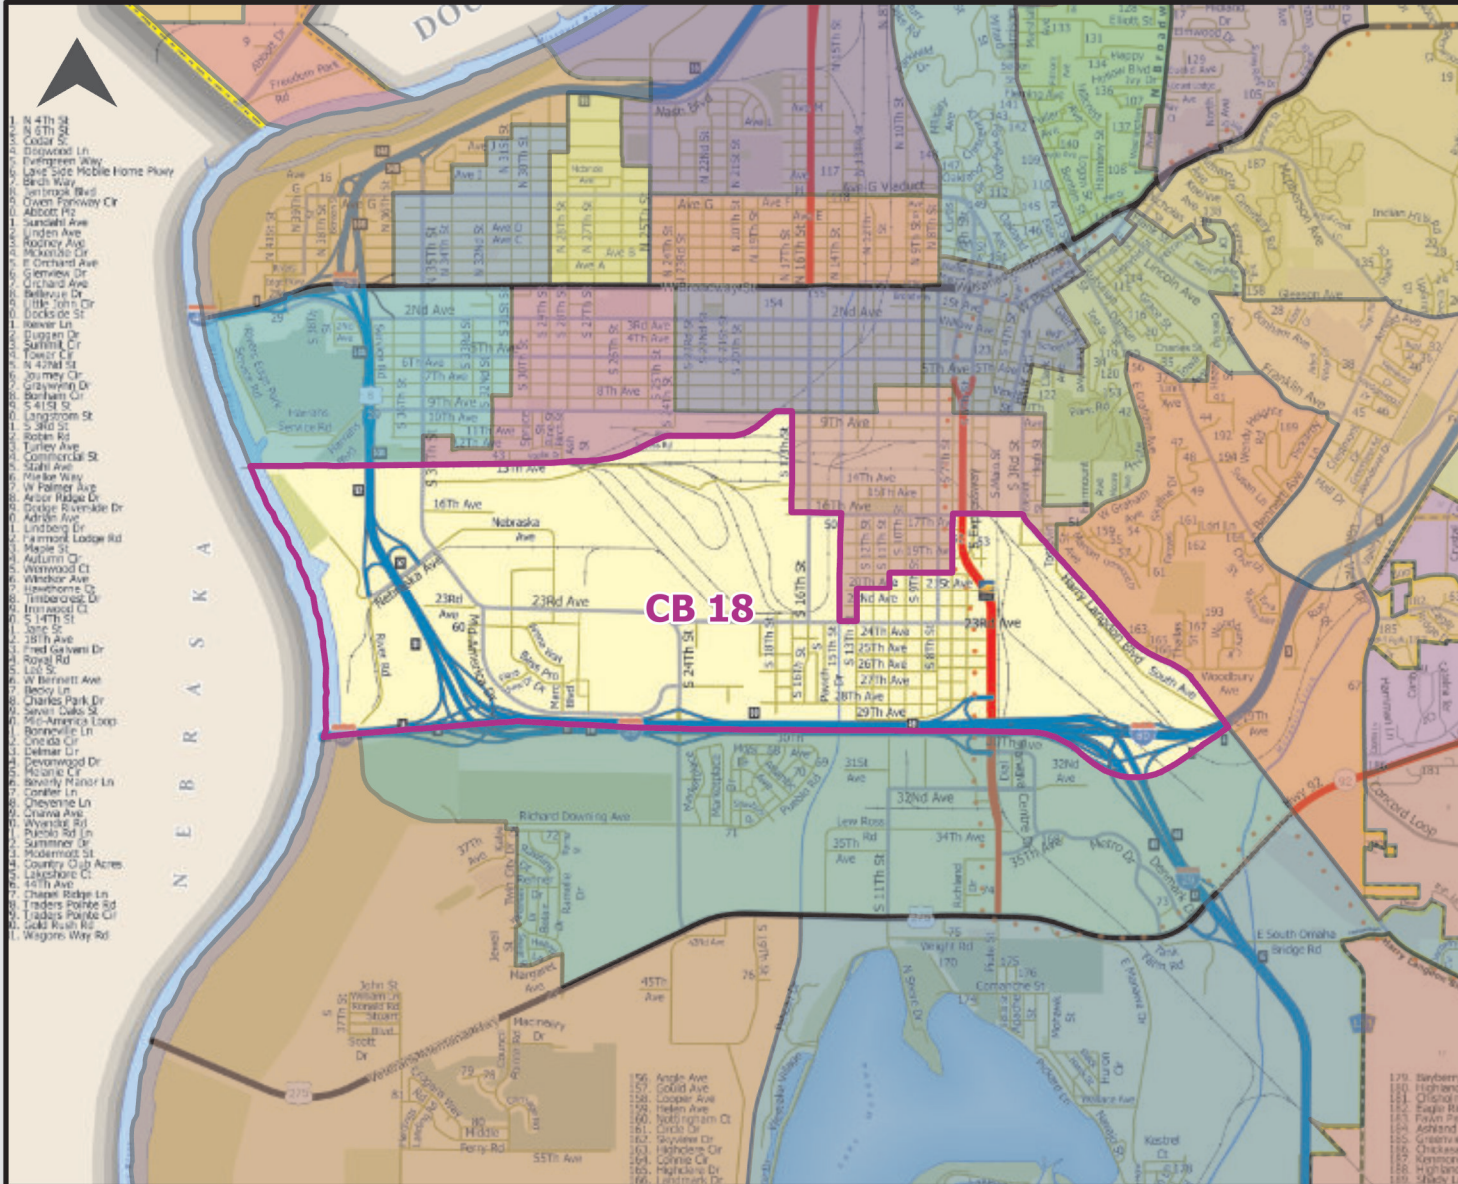

POTTAWATTAMIE COUNTY • IOWA

CB 18

LEGEND

2020 Census Voting Precincts

Pottawattamie County GIS
223 S 6th St.
Council Bluffs, IA 51501
(712) 328-4885
gis@pottcounty-ia.gov
<https://gis.pottcounty-ia.gov>

Current
Time:
1/13/2022
9:08 AM

Precinct Maps