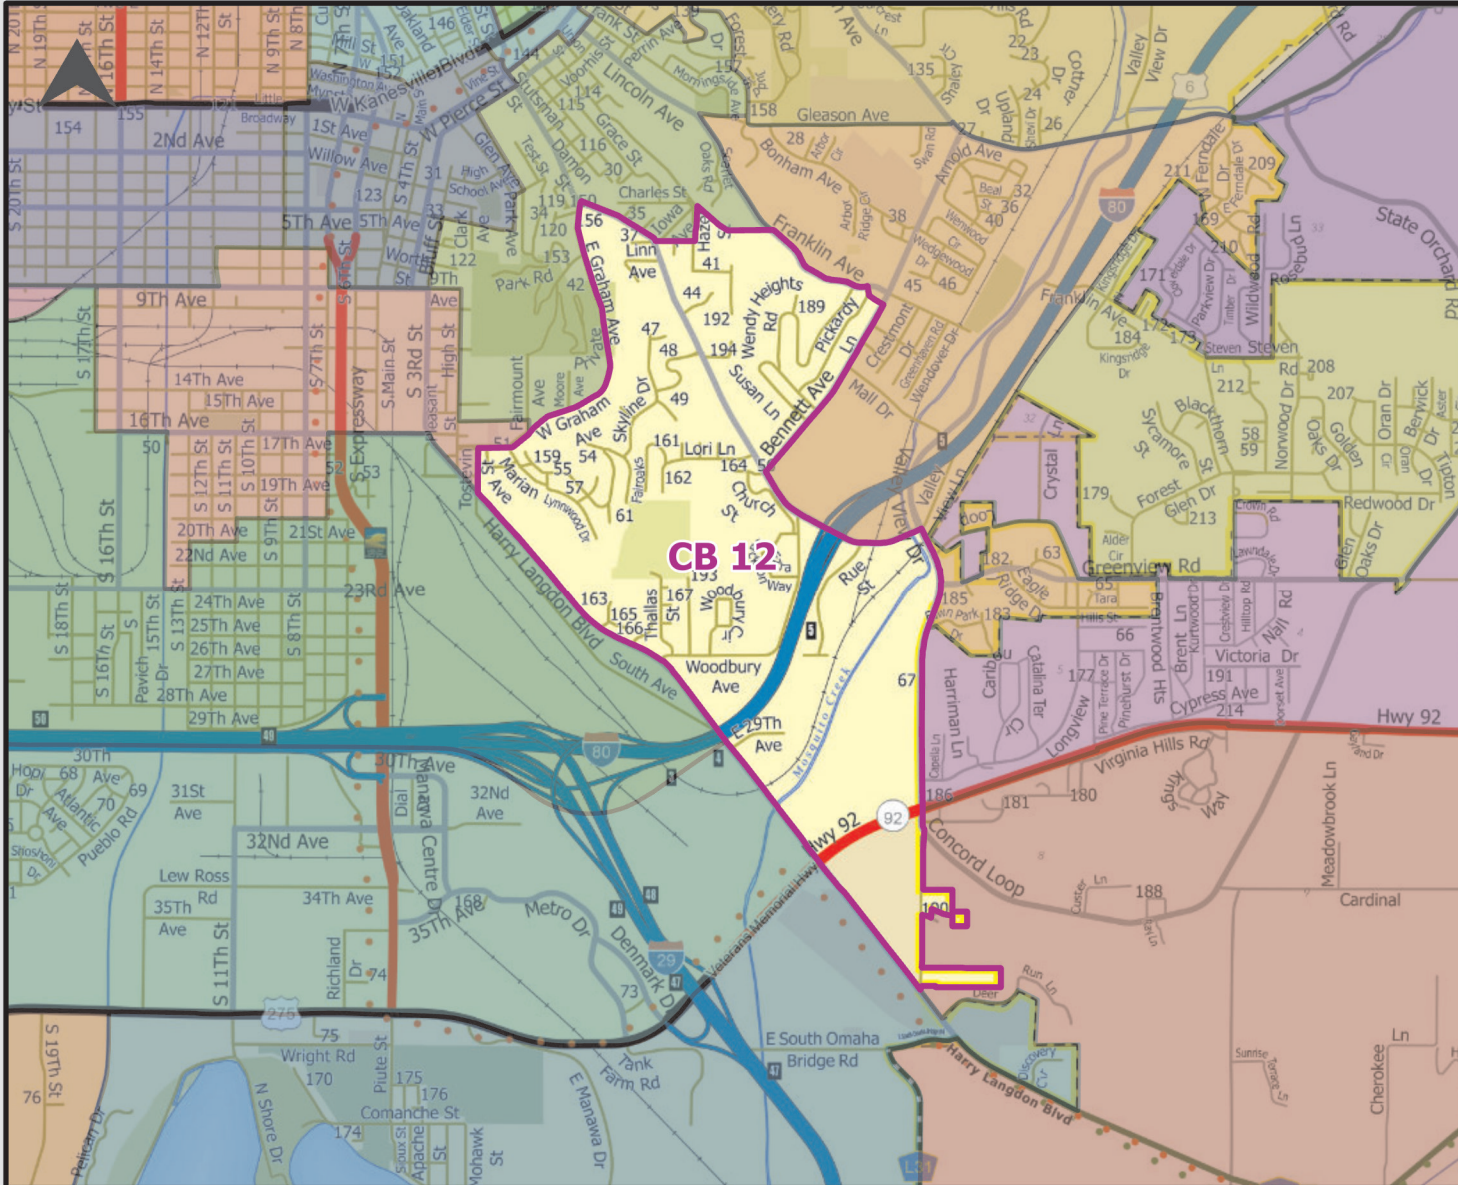

POTTAWATTAMIE COUNTY • IOWA

CB 12

LEGEND

2020 Census Voting Precincts

Pottawattamie County GIS
223 S 6th St.
Council Bluffs, IA 51501
(712) 328-4885
gis@pottcounty-ia.gov
<https://gis.pottcounty-ia.gov>

Current
Time:
1/13/2022
9:06 AM

Precinct Maps