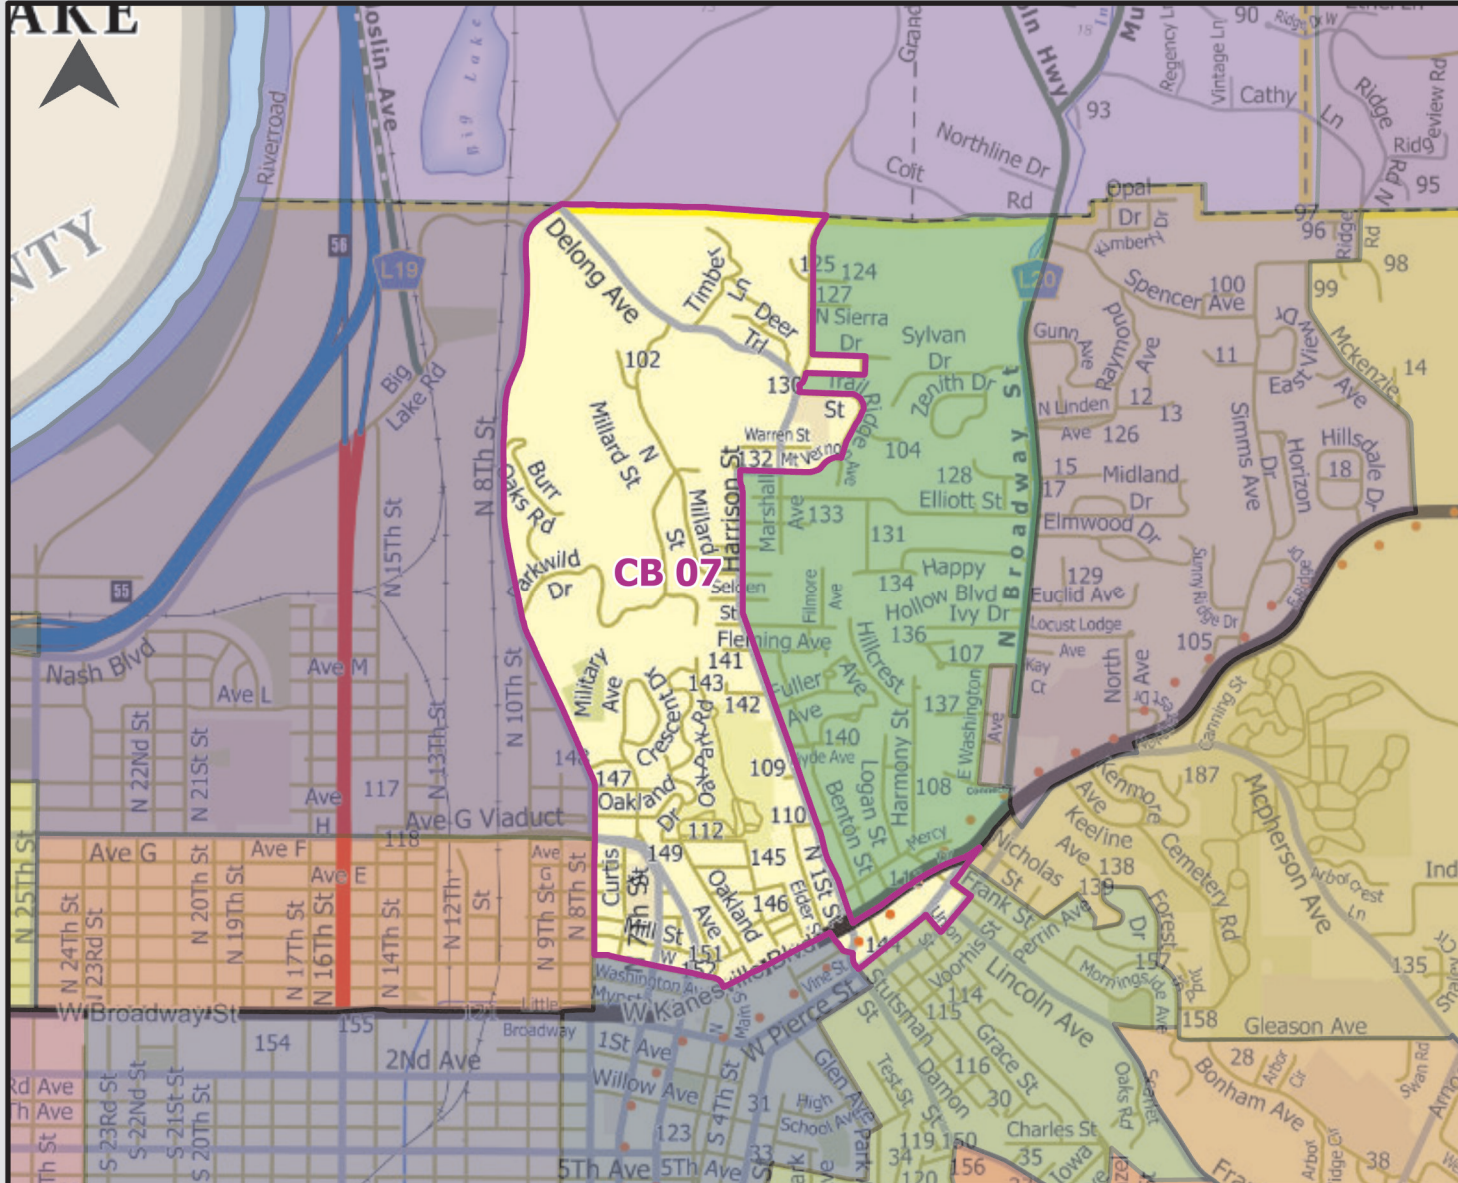

POTTAWATTAMIE COUNTY • IOWA

CB 07

LEGEND

2020 Census Voting Precincts

Pottawattamie County GIS
223 S 6th St.
Council Bluffs, IA 51501
(712) 328-4885
gis@pottcounty-ia.gov
<https://gis.pottcounty-ia.gov>

Current
Time:
1/13/2022
9:05 AM

Precinct Maps