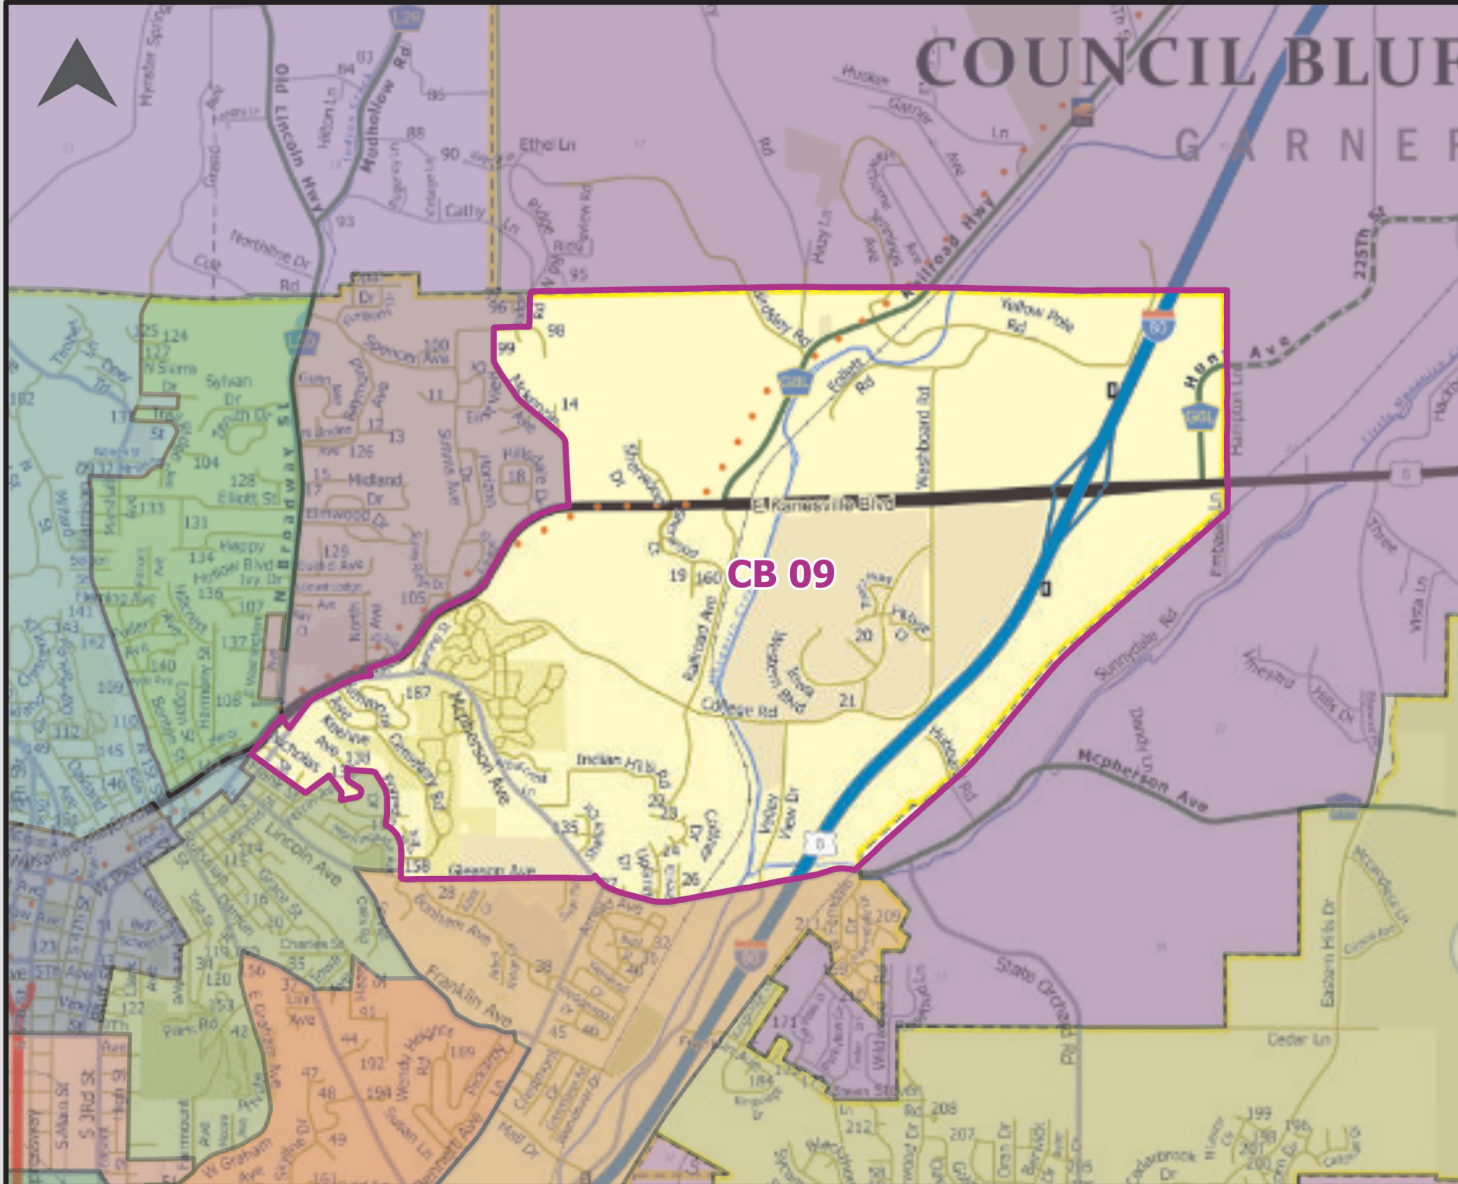

POTTAWATTAMIE COUNTY • IOWA

CB 09

LEGEND

2020 Census Voting Precincts

Pottawattamie County GIS
223 S 6th St.
Council Bluffs, IA 51501
(712) 328-4885
gis@pottcounty-ia.gov
<https://gis.pottcounty-ia.gov>

Current
Time:
1/13/2022
9:05 AM

Precinct Maps