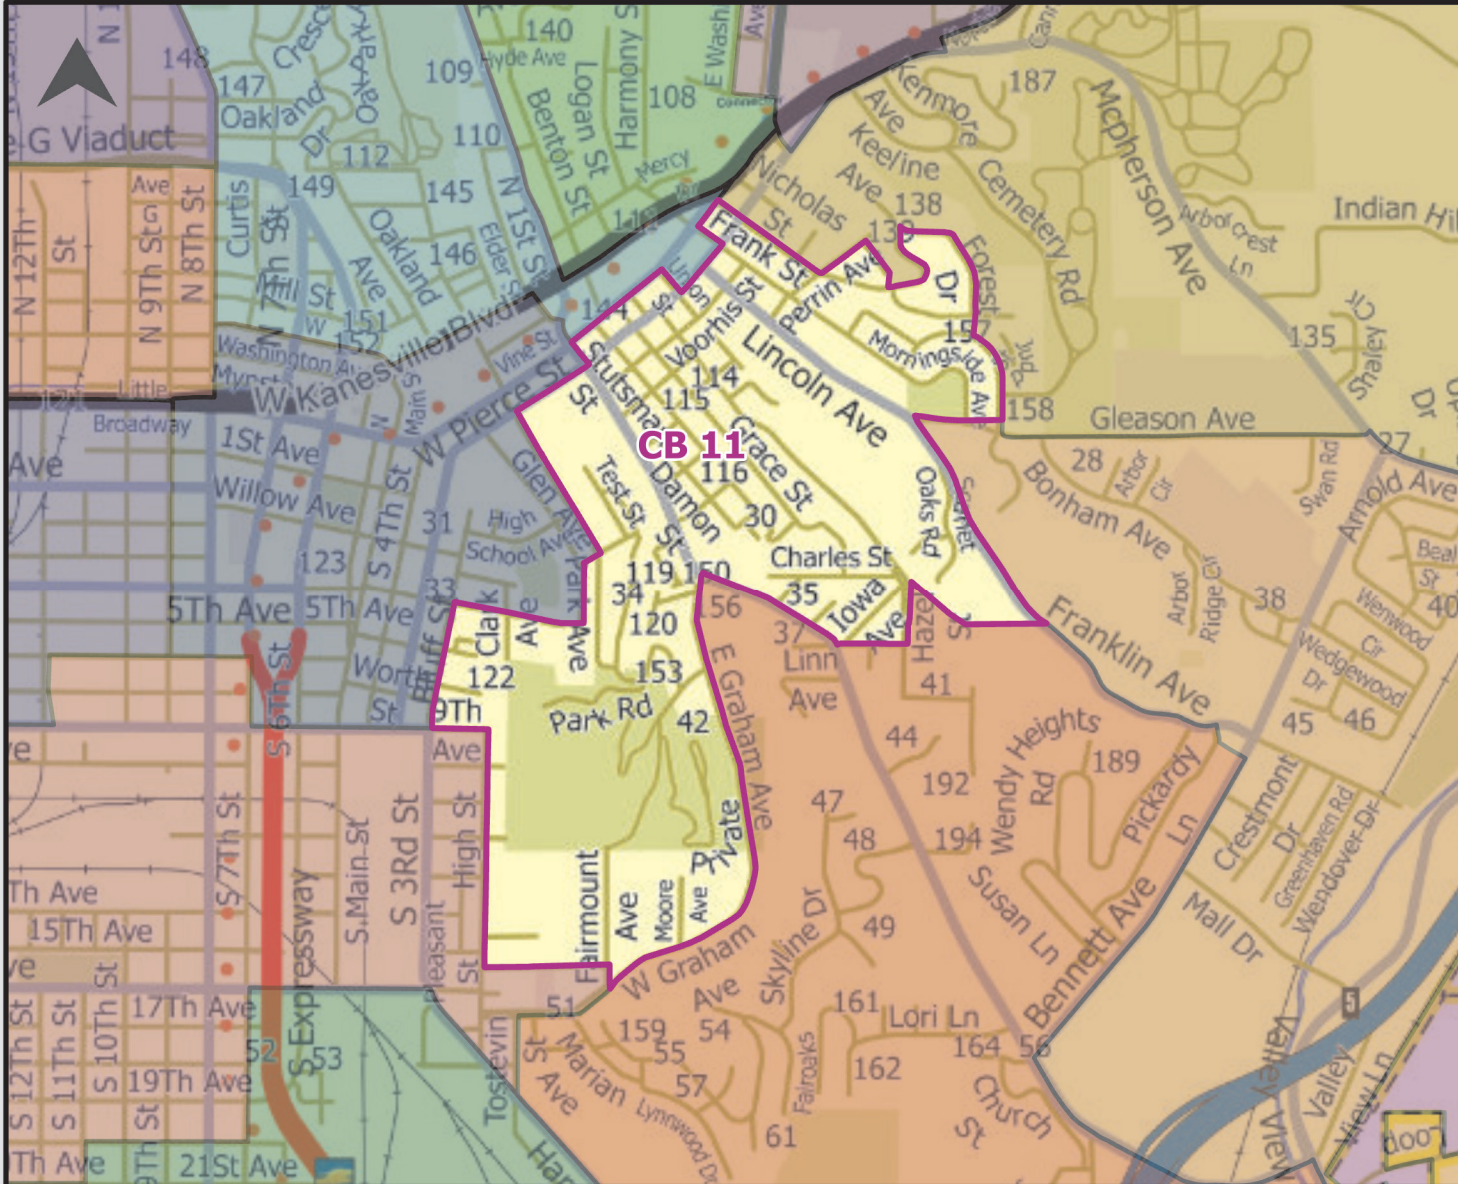

POTTAWATTAMIE COUNTY • IOWA

CB 11

LEGEND

2020 Census Voting Precincts

Pottawattamie County GIS
223 S 6th St.
Council Bluffs, IA 51501
(712) 328-4885
gis@pottcounty-ia.gov
<https://gis.pottcounty-ia.gov>

Current
Time:
1/13/2022
9:06 AM

Precinct Maps